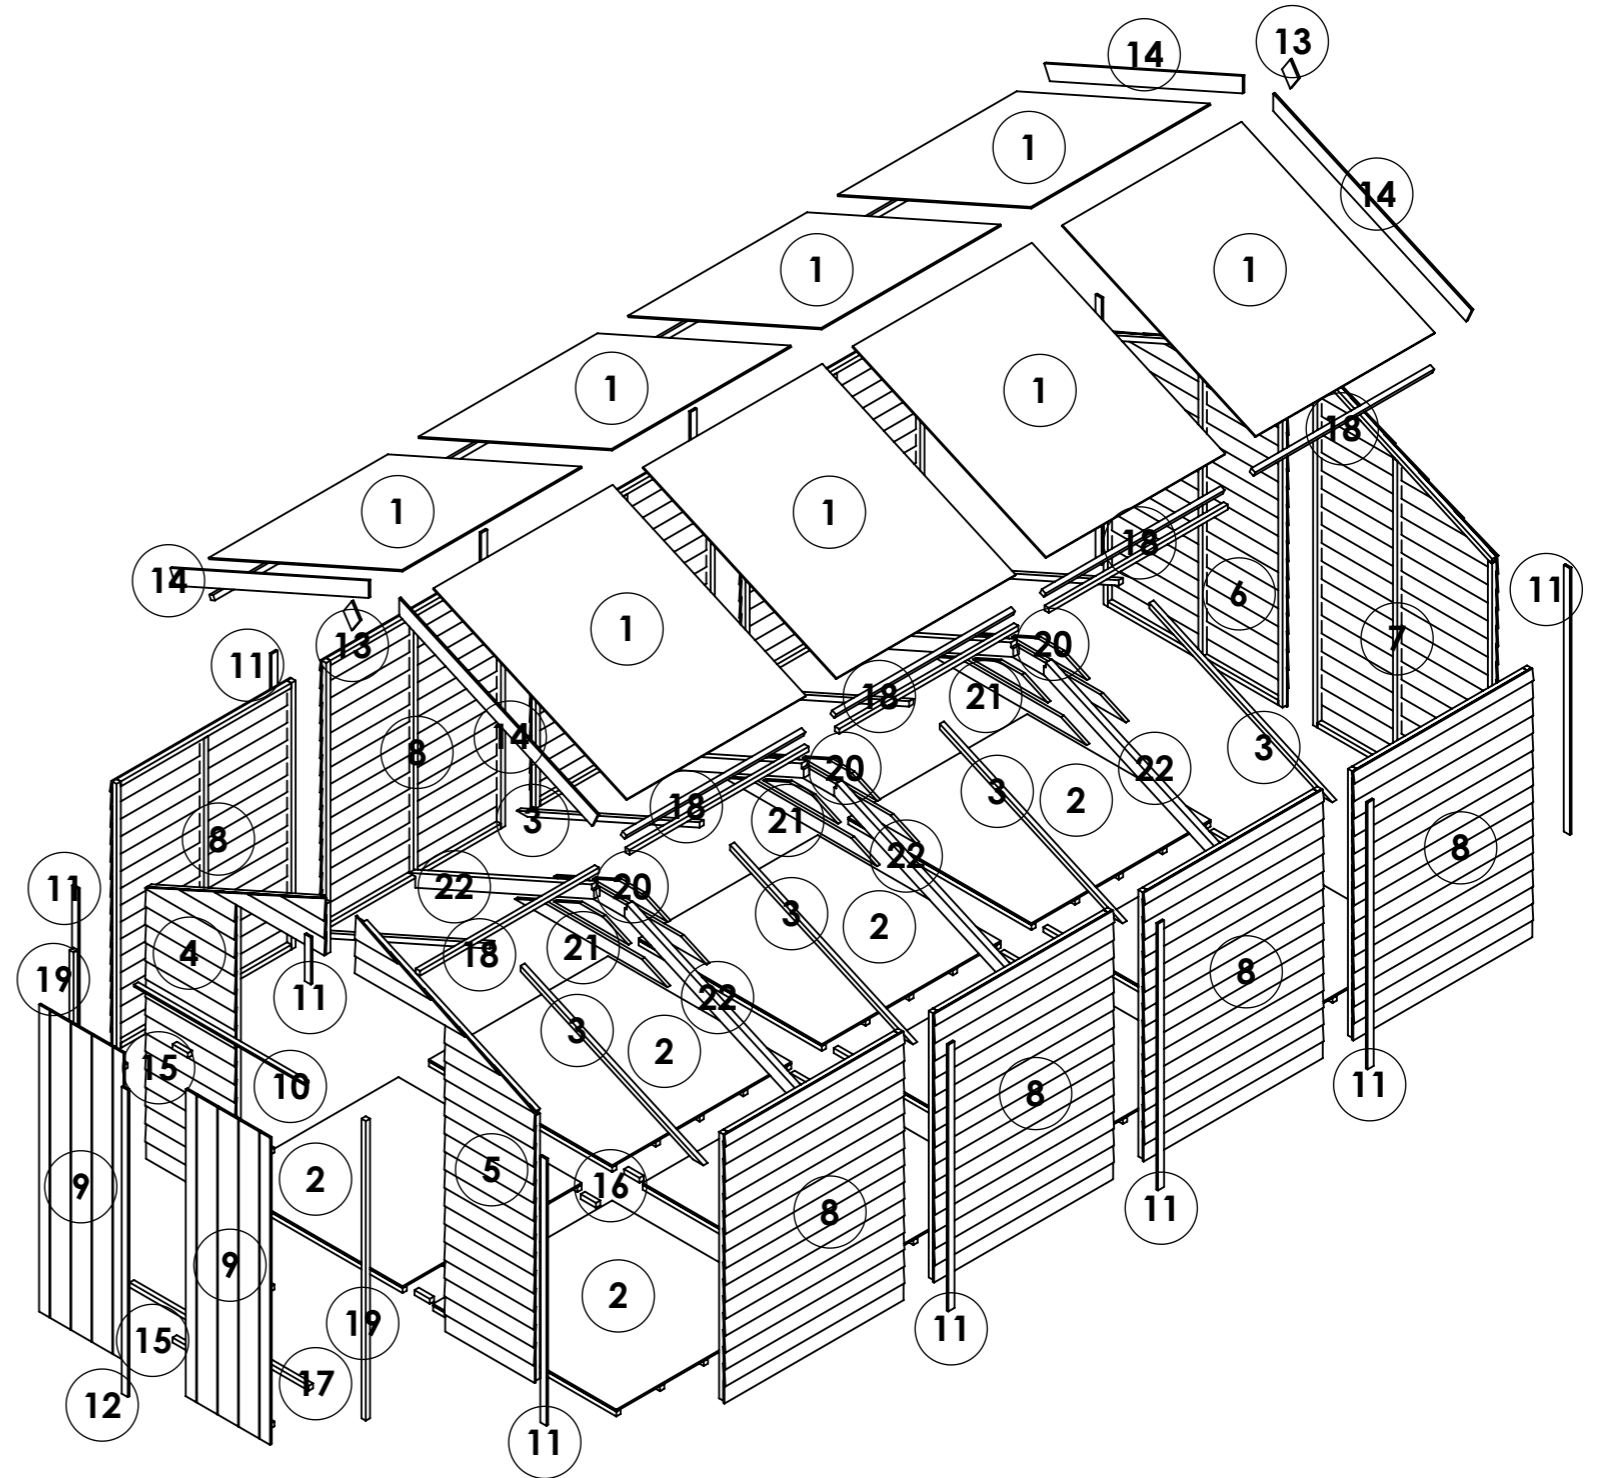

OPTIONS:

Floor: **19mm T&G**

Roof: **11mm T&G**

Truss: **11mm T&G Heavy Duty**

16x8 Keeper Overlap Windowless Apex

ITEM NO.	Part Name - ID/Code - Name	QTY.
1	14435-Roof Apex 8mm SS W1.172xH1.385m	8
2	14594-Floor ASM Solid Sheet W1.172xH1.199m	8
3	25407-Roof Support 8ft Treated L1.31m	8
4	25419-Section OL 8ft Gable Door Left U1511 W1.172xH1.912m	1
5	25420-Section OL 8ft Gable Door Right U1511 W1.172xH1.912m	1
6	25421-Section OL 8ft Gable Plain Left U1511 W1.172xH1.912m	1
7	25422-Section OL 8ft Gable Plain Right U1511 W1.172xH1.912m	1
8	25424-Section OL 4ft Panel Plain U1511 W1.172xH1.523m	8
9	25437-Door Double 11mm TG W0.552xH1.740m	2
10	CL-1116-28RS- Door Head	1
11	CL-1511-40RS- Panel Cloak	13
12	CL-1754-40RS- Door Cloak 1740	1
13	FB-0138-90RS- Finial	2
14	FB-1422-90RS- Fascia Board	4
15	FR-0100-SQ- Door Block	2
16	FR-0100-SQ- Floor Block	8
17	FR-1172-SQ- Door Threshold	1
18	FR-1172-SQ- Purlin	12
19	FR-1698-SQ- Door Upright	2
20	TR-0491-BV2	6
21	TR-1000-BV2	6
22	TR-1312-BM75	6