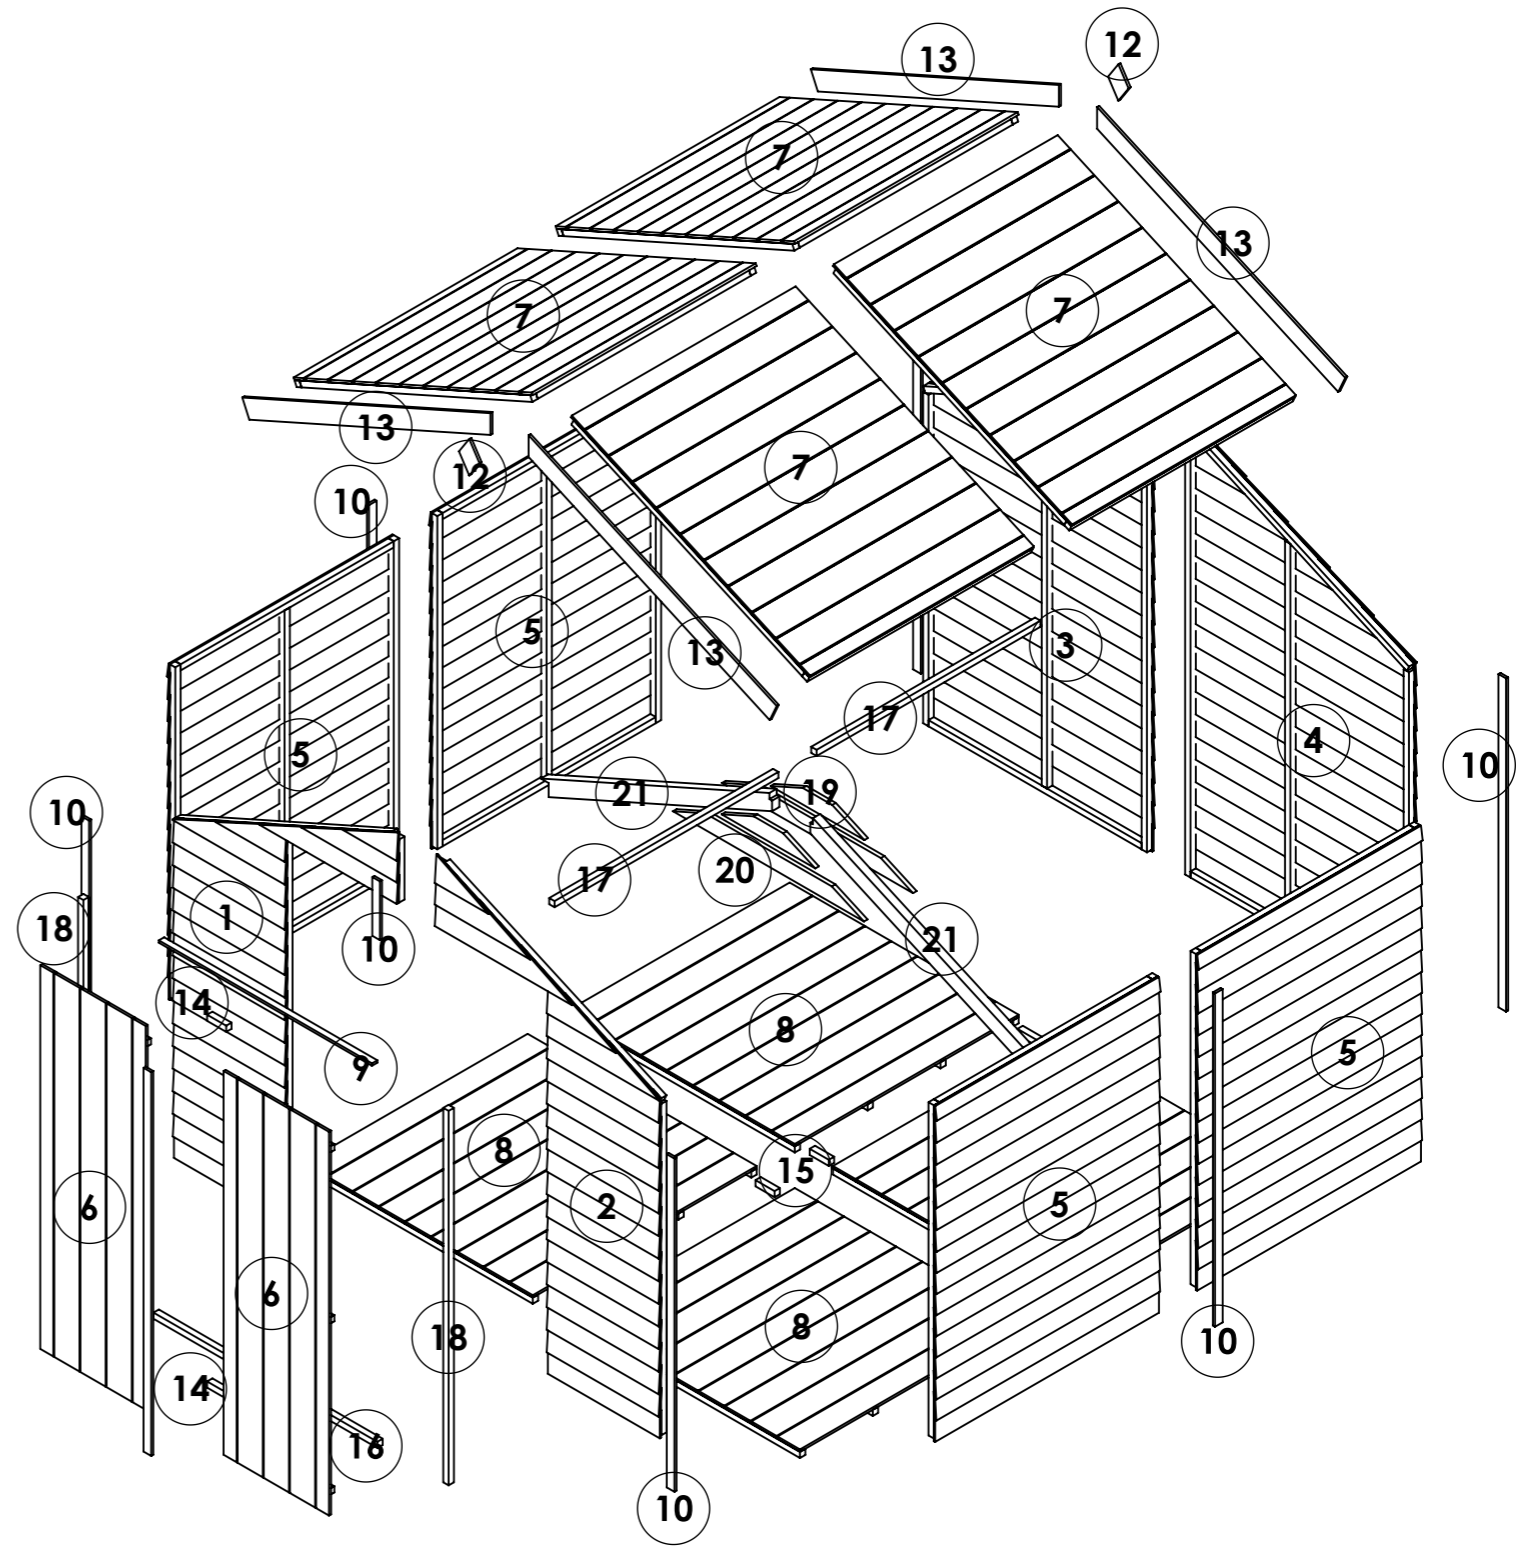

OPTIONS:

Floor: **19mm T&G**

Roof: **11mm T&G**

Truss: **11mm T&G Heavy Duty**

8x8 Keeper Overlap Windowless Apex

ITEM NO.	Part Name - ID/Code - Name	QTY.
1	14435-Roof Apex 8mm SS W1.172xH1.385m	4
2	14594-Floor ASM Solid Sheet W1.172xH1.199m	4
3	25407-Roof Support 8ft Treated L1.31m	4
4	25419-Section OL 8ft Gable Door Left U1511 W1.172xH1.912m	1
5	25420-Section OL 8ft Gable Door Right U1511 W1.172xH1.912m	1
6	25421-Section OL 8ft Gable Plain Left U1511 W1.172xH1.912m	1
7	25422-Section OL 8ft Gable Plain Right U1511 W1.172xH1.912m	1
8	25424-Section OL 4ft Panel Plain U1511 W1.172xH1.523m	4
9	25437-Door Double 11mm TG W0.552xH1.740m	2
10	CL-1116-28RS- Door Head	1
11	CL-1511-40RS- Panel Cloak	9
12	CL-1754-40RS- Door Cloak 1740	1
13	FB-0138-90RS- Finial	2
14	FB-1422-90RS- Fascia Board	4
15	FR-0100-SQ- Door Block	2
16	FR-0100-SQ- Floor Block	4
17	FR-1172-SQ- Door Threshold	1
18	FR-1172-SQ- Purlin	6
19	FR-1698-SQ- Door Upright	2
20	TR-0491-BV2	2
21	TR-1000-BV2	2
22	TR-1312-BM75	2

OPTIONS:

Floor: **Solid Sheet**
 Roof: **Solid Sheet**
 Truss: **Solid Sheet**

8x8 Keeper Overlap Windowless Apex

ITEM NO.	Part Name - ID/Code - Name	QTY.
1	25419-Section OL 8ft Gable Door Left U1511 W1.172xH1.912m	1
2	25420-Section OL 8ft Gable Door Right U1511 W1.172xH1.912m	1
3	25421-Section OL 8ft Gable Plain Left U1511 W1.172xH1.912m	1
4	25422-Section OL 8ft Gable Plain Right U1511 W1.172xH1.912m	1
5	25424-Section OL 4ft Panel Plain U1511 W1.172xH1.523m	4
6	25437-Door Double 11mm TG W0.552xH1.740m	2
7	25442-Roof Apex 11mm TG W1.172xH1.366m	4
8	25453-Floor ASM 11mm TG W1.172xH1.199m	4
9	CL-1116-28RS- Door Head	1
10	CL-1511-40RS- Panel Cloak	9
11	CL-1754-40RS- Door Cloak 1740	1
12	FB-0138-90RS- Finial	2
13	FB-1422-90RS- Fascia Board	4
14	FR-0100-SQ- Door Block	2
15	FR-0100-SQ- Floor Block	4
16	FR-1172-SQ- Door Threshold	1
17	FR-1172-SQ- Purlin	2
18	FR-1698-SQ- Door Upright	2
19	TR-0491-BV2	2
20	TR-1000-BV2	2
21	TR-1312-BM75	2