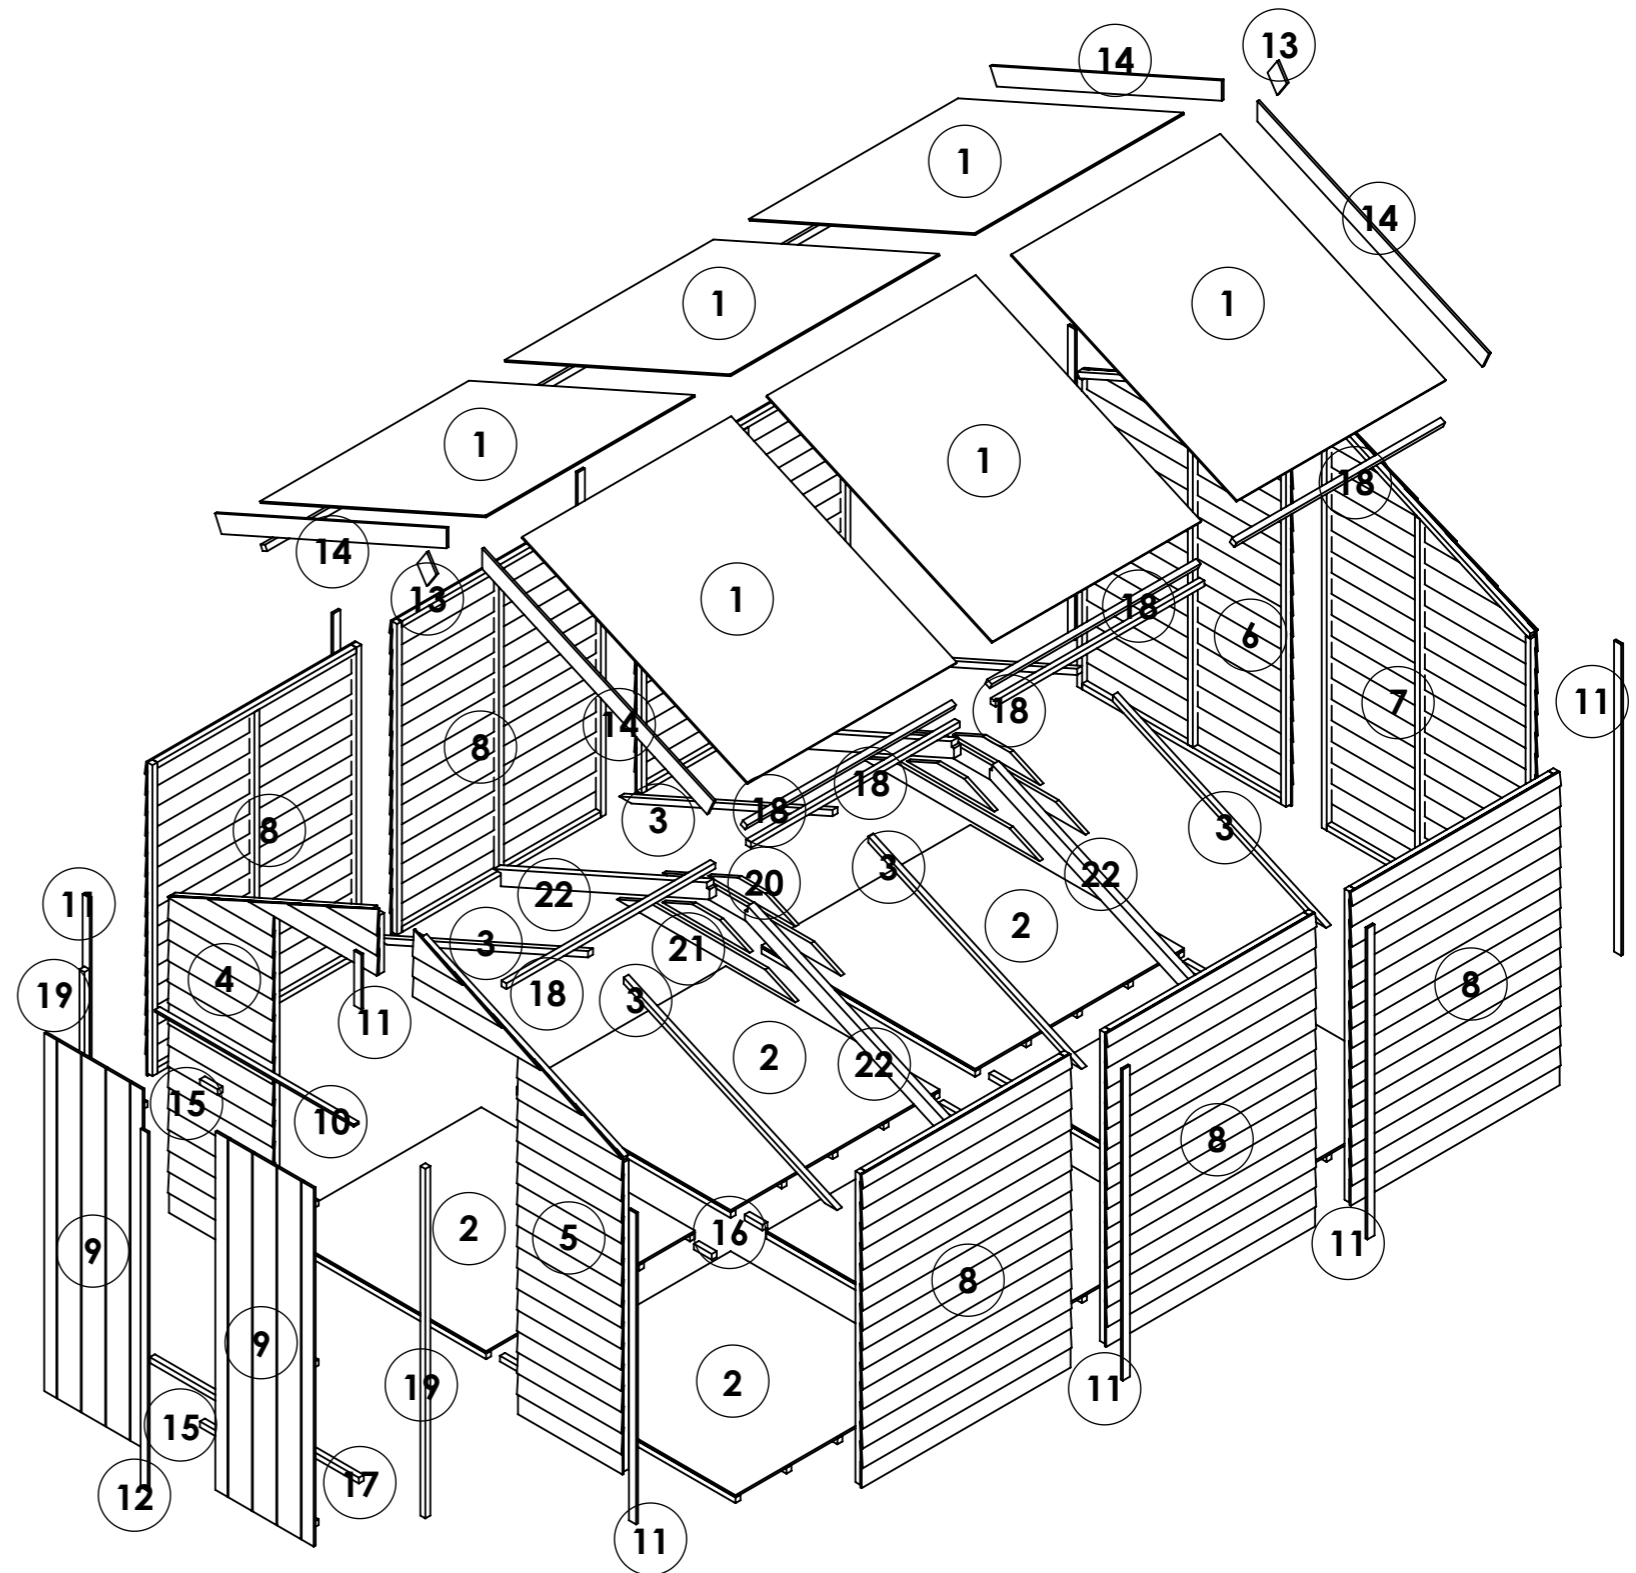

OPTIONS:

Floor: **19mm T&G**

Roof: **11mm T&G**

Truss: **11mm T&G Heavy Duty**

12x8 Keeper Overlap Windowless Apex

ITEM NO.	Part Name - ID/Code - Name	QTY.
1	14435-Roof Apex 8mm SS W1.172xH1.385m	6
2	14594-Floor ASM Solid Sheet W1.172xH1.199m	6
3	25407-Roof Support 8ft Treated L1.31m	6
4	25419-Section OL 8ft Gable Door Left U1511 W1.172xH1.912m	1
5	25420-Section OL 8ft Gable Door Right U1511 W1.172xH1.912m	1
6	25421-Section OL 8ft Gable Plain Left U1511 W1.172xH1.912m	1
7	25422-Section OL 8ft Gable Plain Right U1511 W1.172xH1.912m	1
8	25424-Section OL 4ft Panel Plain U1511 W1.172xH1.523m	6
9	25437-Door Double 11mm TG W0.552xH1.740m	2
10	CL-1116-28RS- Door Head	1
11	CL-1511-40RS- Panel Cloak	11
12	CL-1754-40RS- Door Cloak 1740	1
13	FB-0138-90RS- Finial	2
14	FB-1422-90RS- Fascia Board	4
15	FR-0100-SQ- Door Block	2
16	FR-0100-SQ- Floor Block	6
17	FR-1172-SQ- Door Threshold	1
18	FR-1172-SQ- Purlin	9
19	FR-1698-SQ- Door Upright	2
20	TR-0491-BV2	4
21	TR-1000-BV2	4
22	TR-1312-BM75	4