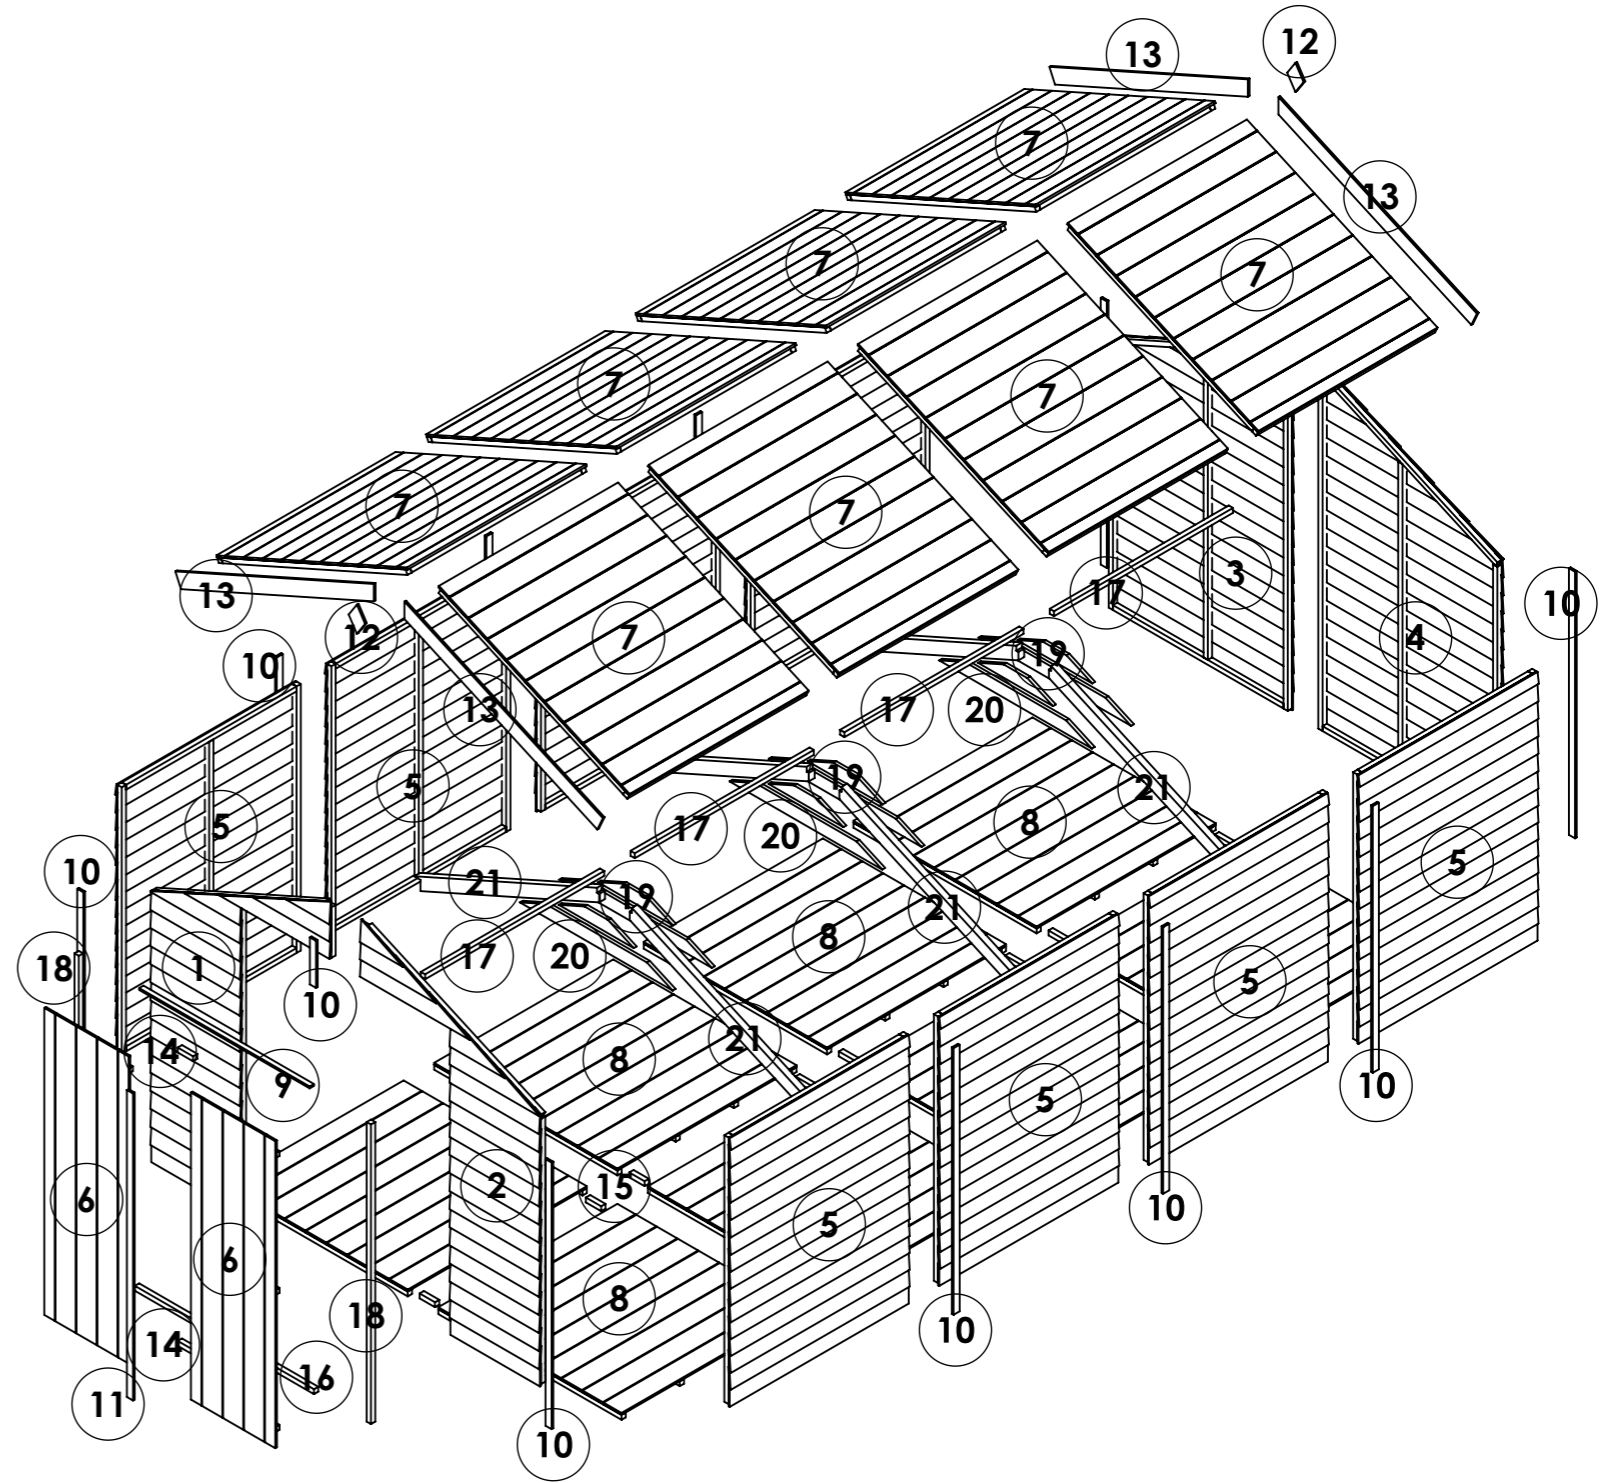

16x8 Keeper Overlap Windowless Apex

ITEM NO.	Part Name - ID/Code - Name	QTY.
1	25419-Section OL 8ft Gable Door Left U1511 W1.172xH1.912m	1
2	25420-Section OL 8ft Gable Door Right U1511 W1.172xH1.912m	1
3	25421-Section OL 8ft Gable Plain Left U1511 W1.172xH1.912m	1
4	25422-Section OL 8ft Gable Plain Right U1511 W1.172xH1.912m	1
5	25424-Section OL 4ft Panel Plain U1511 W1.172xH1.523m	8
6	25437-Door Double 11mm TG W0.552xH1.740m	2
7	25442-Roof Apex 11mm TG W1.172xH1.366m	8
8	25453-Floor ASM 11mm TG W1.172xH1.199m	8
9	CL-1116-28RS- Door Head	1
10	CL-1511-40RS- Panel Cloak	13
11	CL-1754-40RS- Door Cloak 1740	1
12	FB-0138-90RS- Finial	2
13	FB-1422-90RS- Fascia Board	4
14	FR-0100-SQ- Door Block	2
15	FR-0100-SQ- Floor Block	8
16	FR-1172-SQ- Door Threshold	1
17	FR-1172-SQ- Purlin	4
18	FR-1698-SQ- Door Upright	2
19	TR-0491-BV2	6
20	TR-1000-BV2	6
21	TR-1312-BM75	6

OPTIONS:

Floor: **11mm T&G**
Roof: **11mm T&G**
Truss: **11mm T&G**