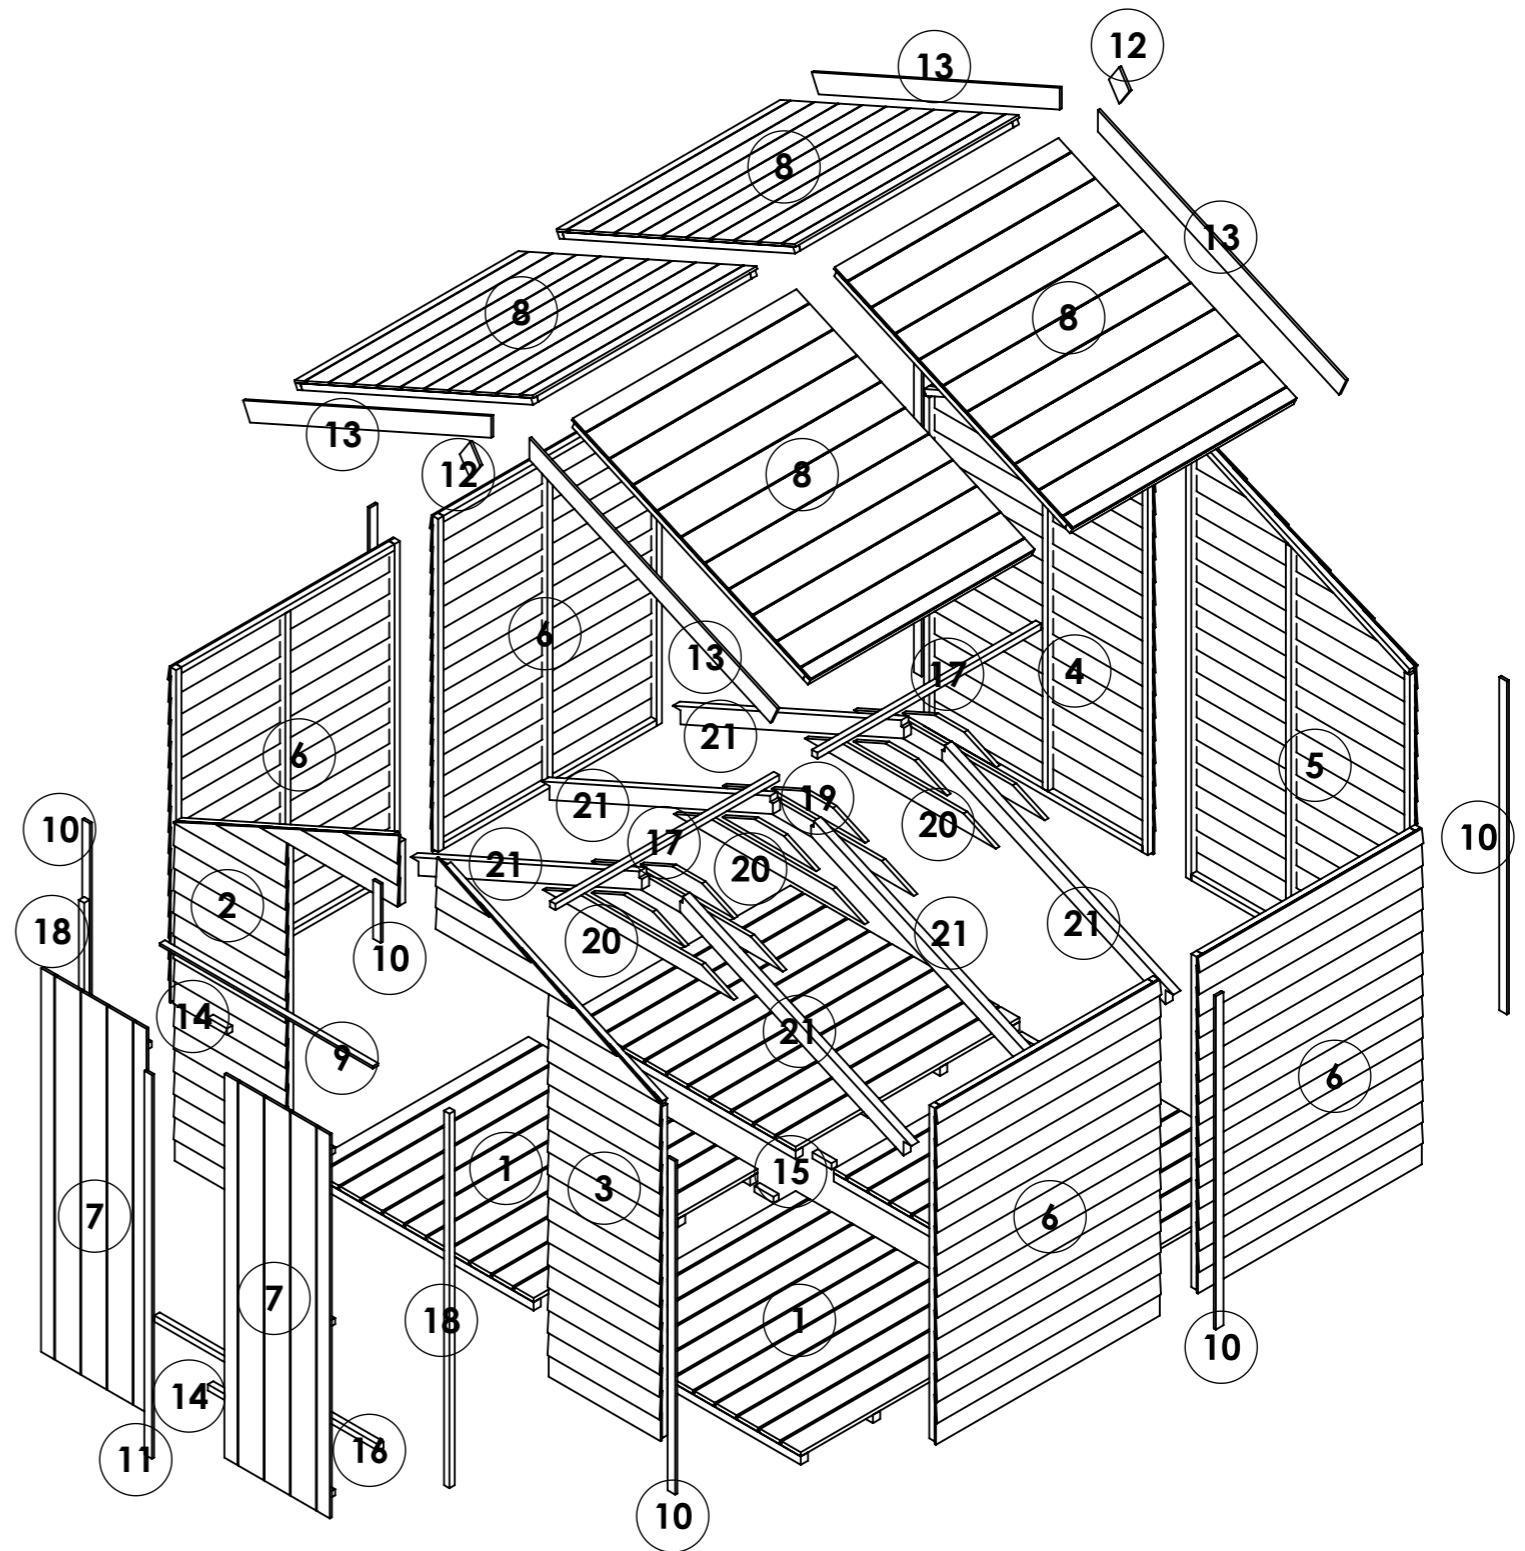

OPTIONS:

Floor: **11mm T&G**

Roof: **11mm T&G**

Truss: **11mm T&G**

8x8 Keeper Overlap Windowless Apex

ITEM NO.	Part Name - ID/Code - Name	QTY.
1	25412-Floor ASM 19mm TG W1.172xH1.199m	4
2	25419-Section OL 8ft Gable Door Left U1511 W1.172xH1.912m	1
3	25420-Section OL 8ft Gable Door Right U1511 W1.172xH1.912m	1
4	25421-Section OL 8ft Gable Plain Left U1511 W1.172xH1.912m	1
5	25422-Section OL 8ft Gable Plain Right U1511 W1.172xH1.912m	1
6	25424-Section OL 4ft Panel Plain U1511 W1.172xH1.523m	4
7	25437-Door Double 11mm TG W0.552xH1.740m	2
8	25442-Roof Apex 11mm TG W1.172xH1.366m	4
9	CL-1116-28RS- Door Head	1
10	CL-1511-40RS- Panel Cloak	9
11	CL-1754-40RS- Door Cloak 1740	1
12	FB-0138-90RS- Finial	2
13	FB-1422-90RS- Fascia Board	4
14	FR-0100-SQ- Door Block	2
15	FR-0100-SQ- Floor Block	4
16	FR-1172-SQ- Door Threshold	1
17	FR-1172-SQ- Purlin	2
18	FR-1698-SQ- Door Upright	2
19	TR-0491-BV2	6
20	TR-1000-BV2	6
21	TR-1312-BM75	6