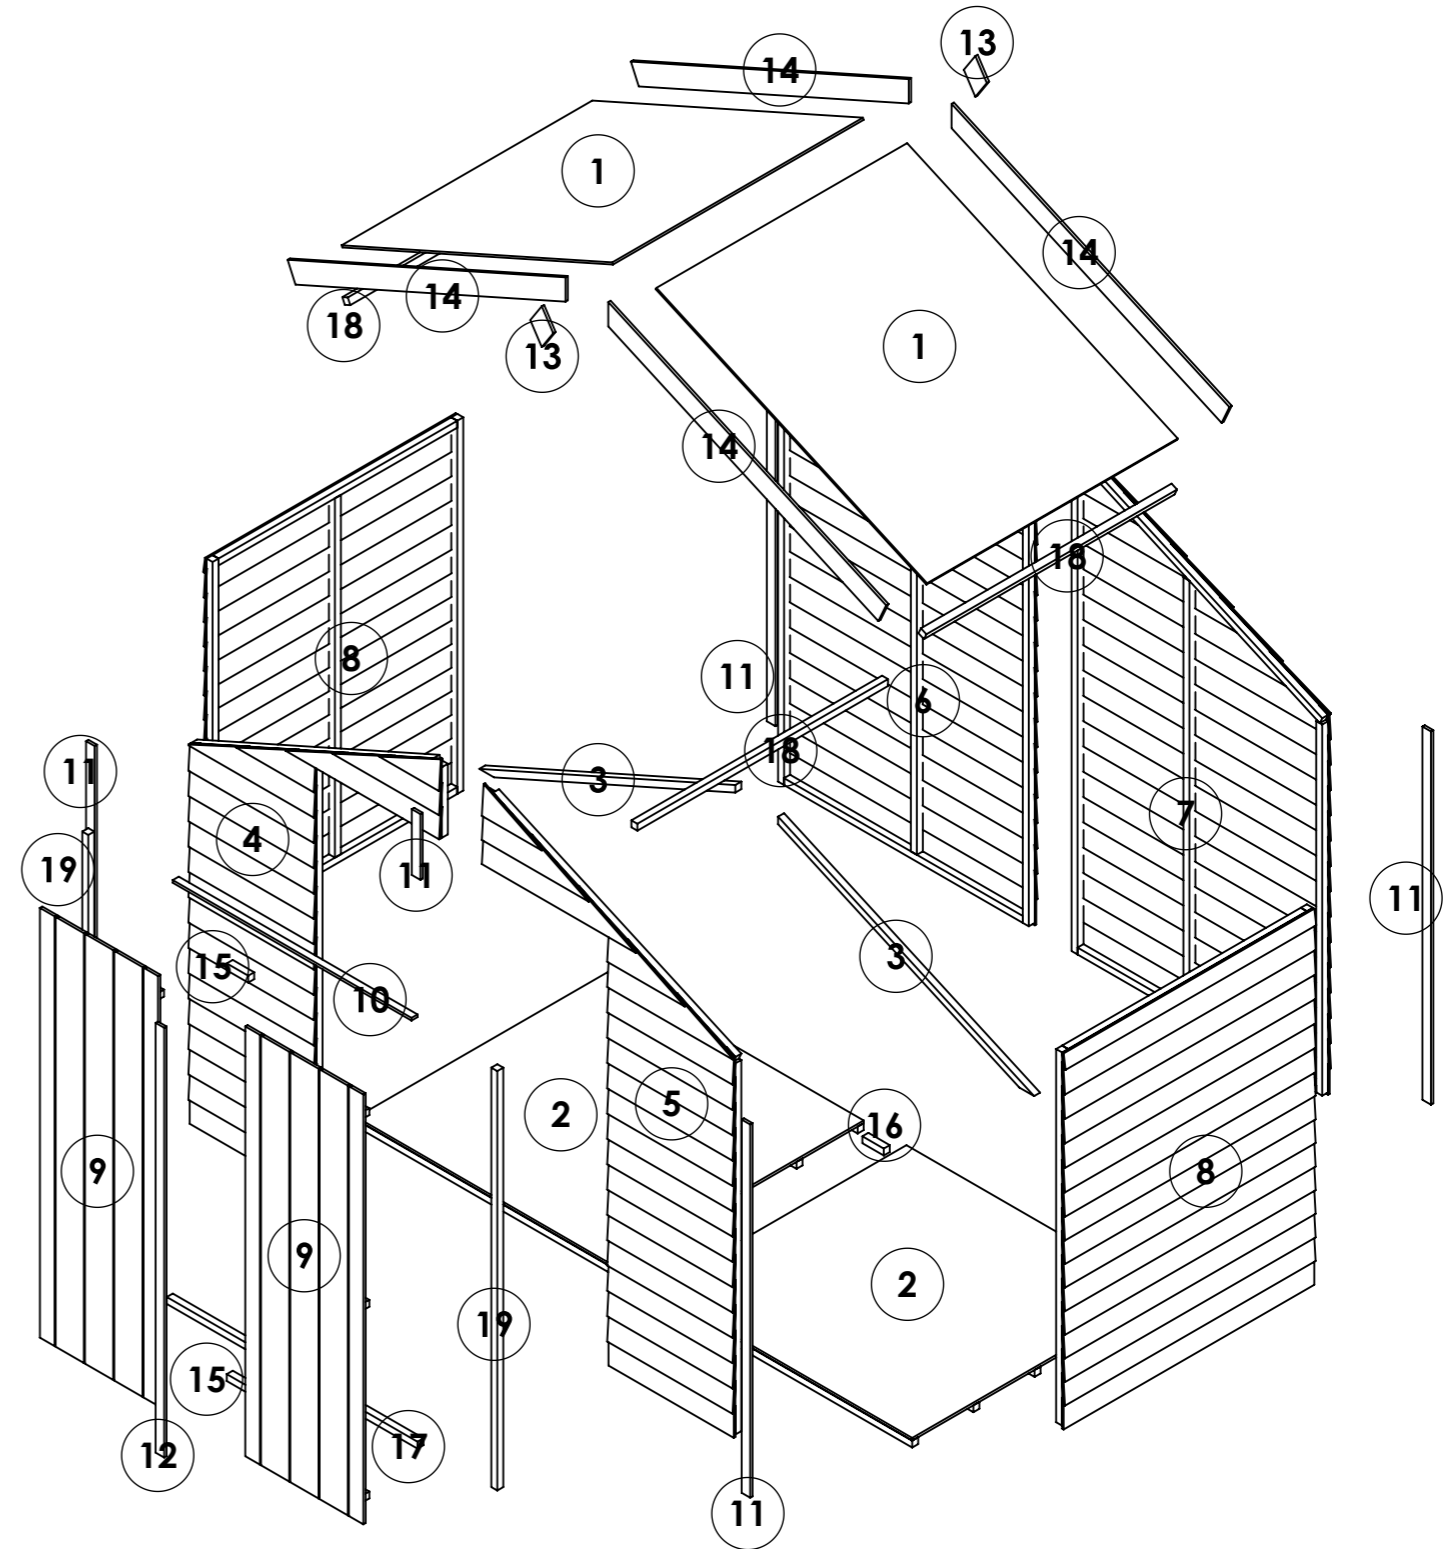

BillyOh Keeper Overlap
Apex 8ft Gable
Windowless Buildings
Components Identification

For Queries and Help
please call Product
Support:
01636 858377

PROPRIETARY AND CONFIDENTIALITY

All the information contained within this document including all technical data, dimensions, shape/form and branding (inc. Trademarks, logos, etc.) Is the sole property of Kybotech Limited. The reproduction and/or disclosure to any third party of any information contained within this document is strictly prohibited. Breaches of the copyright will be dealt with on the highest level of severity with immediate legal proceedings.

4x8 Keeper Overlap Windowless Apex

ITEM NO.	Part Name - ID/Code - Name	QTY.
1	14435-Roof Apex 8mm SS W1.172xH1.385m	2
2	14594-Floor ASM Solid Sheet W1.172xH1.199m	2
3	25407-Roof Support 8ft Treated L1.31m	2
4	25419-Section OL 8ft Gable Door Left U1511 W1.172xH1.912m	1
5	25420-Section OL 8ft Gable Door Right U1511 W1.172xH1.912m	1
6	25421-Section OL 8ft Gable Plain Left U1511 W1.172xH1.912m	1
7	25422-Section OL 8ft Gable Plain Right U1511 W1.172xH1.912m	1
8	25424-Section OL 4ft Panel Plain U1511 W1.172xH1.523m	2
9	25437-Door Double 11mm TG W0.552xH1.740m	2
10	CL-1116-28RS- Door Head	1
11	CL-1511-40RS- Panel Cloak	7
12	CL-1754-40RS- Door Cloak 1740	1
13	FB-0138-90RS- Finial	2
14	FB-1422-90RS- Fascia Board	4
15	FR-0100-SQ- Door Block	2
16	FR-0100-SQ- Floor Block	2
17	FR-1172-SQ- Door Threshold	1
18	FR-1172-SQ- Purlin	3
19	FR-1698-SQ- Door Upright	2