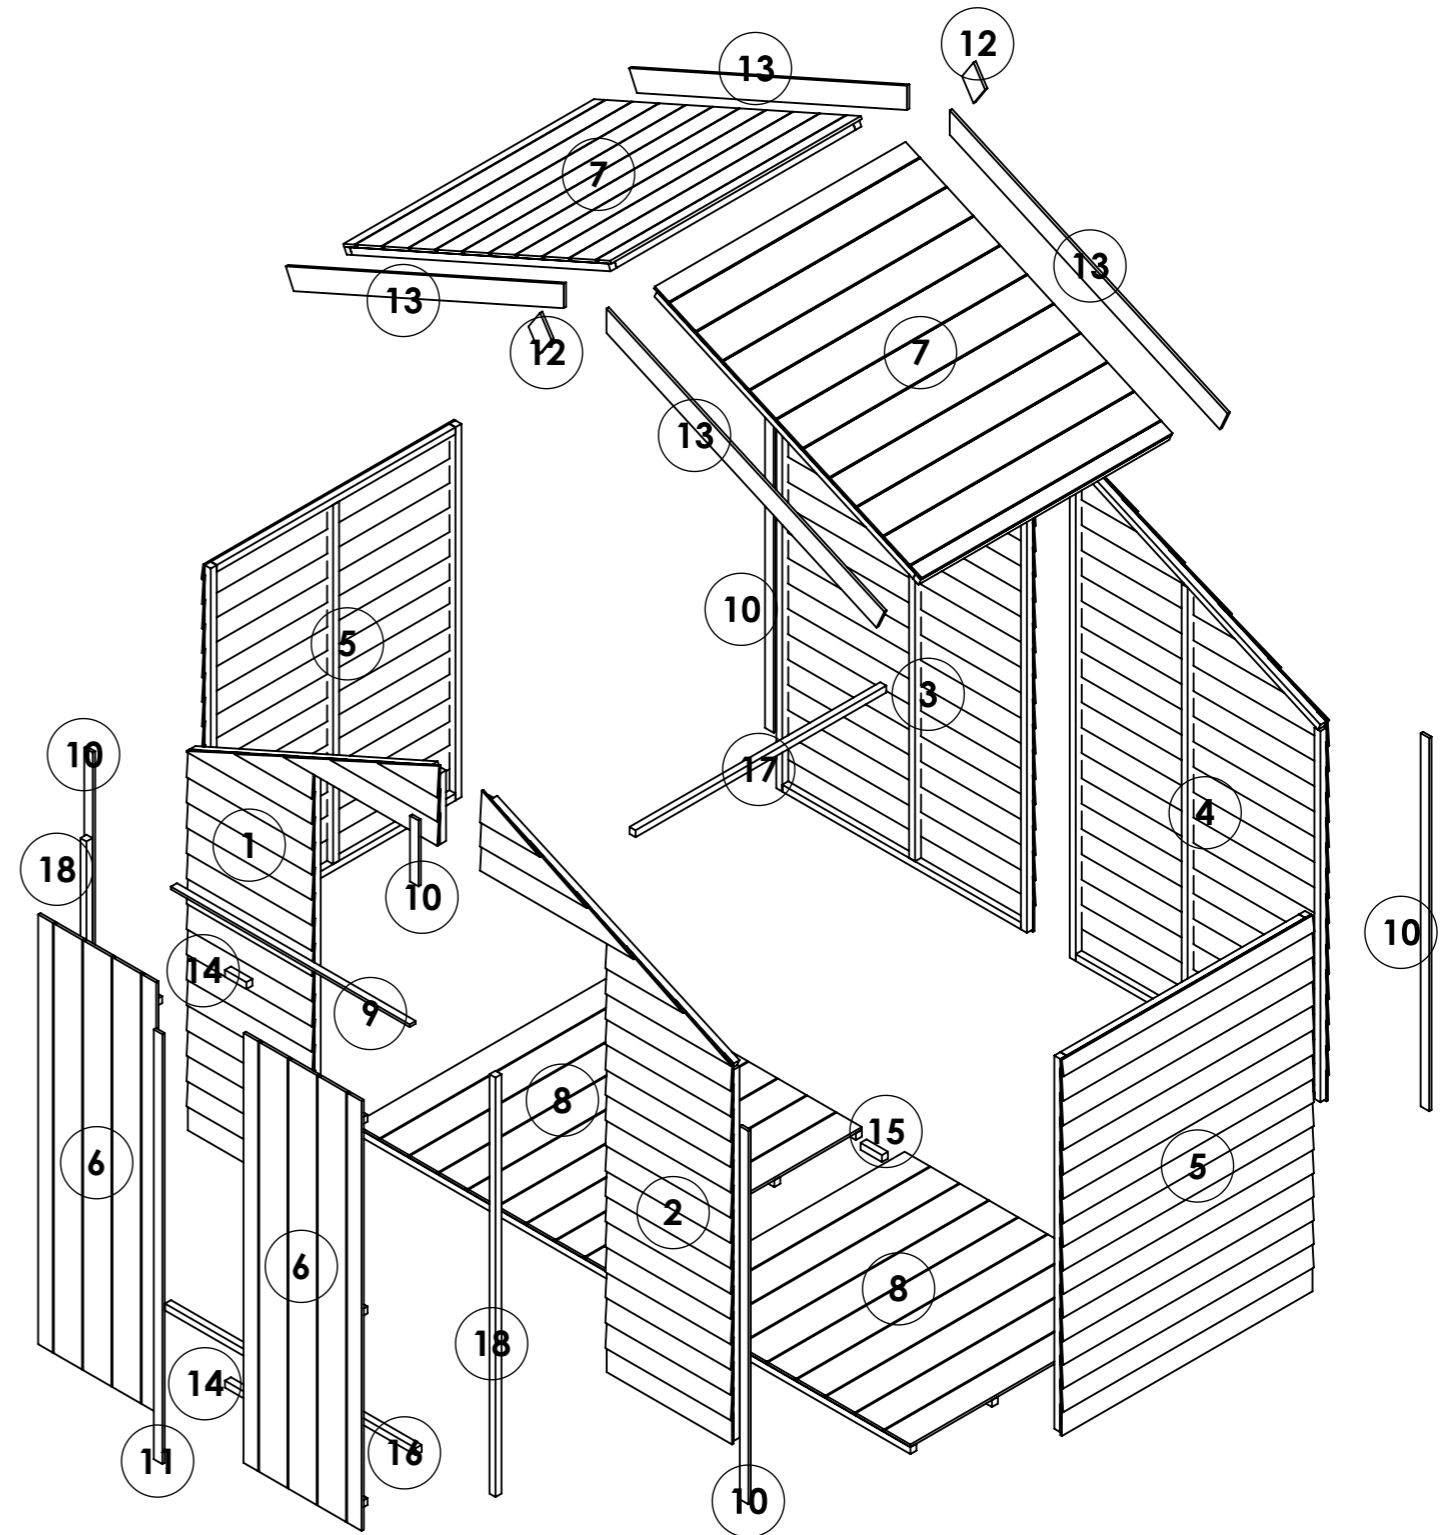

4x8 Keeper Overlap Windowless Apex

ITEM NO.	Part Name - ID/Code - Name	QTY.
1	14435-Roof Apex 8mm SS W1.172xH1.385m	2
2	14594-Floor ASM Solid Sheet W1.172xH1.199m	2
3	25407-Roof Support 8ft Treated L1.31m	2
4	25419-Section OL 8ft Gable Door Left U1511 W1.172xH1.912m	1
5	25420-Section OL 8ft Gable Door Right U1511 W1.172xH1.912m	1
6	25421-Section OL 8ft Gable Plain Left U1511 W1.172xH1.912m	1
7	25422-Section OL 8ft Gable Plain Right U1511 W1.172xH1.912m	1
8	25424-Section OL 4ft Panel Plain U1511 W1.172xH1.523m	2
9	25437-Door Double 11mm TG W0.552xH1.740m	2
10	CL-1116-28RS- Door Head	1
11	CL-1511-40RS- Panel Cloak	7
12	CL-1754-40RS- Door Cloak 1740	1
13	FB-0138-90RS- Finial	2
14	FB-1422-90RS- Fascia Board	4
15	FR-0100-SQ- Door Block	2
16	FR-0100-SQ- Floor Block	2
17	FR-1172-SQ- Door Threshold	1
18	FR-1172-SQ- Purlin	3
19	FR-1698-SQ- Door Upright	2

OPTIONS:

Floor: **Solid Sheet**
 Roof: **Solid Sheet**
 Truss: **Solid Sheet**

4x8 Keeper Overlap Windowless Apex

ITEM NO.	Part Name - ID/Code - Name	QTY.
1	25419-Section OL 8ft Gable Door Left U1511 W1.172xH1.912m	1
2	25420-Section OL 8ft Gable Door Right U1511 W1.172xH1.912m	1
3	25421-Section OL 8ft Gable Plain Left U1511 W1.172xH1.912m	1
4	25422-Section OL 8ft Gable Plain Right U1511 W1.172xH1.912m	1
5	25424-Section OL 4ft Panel Plain U1511 W1.172xH1.523m	2
6	25437-Door Double 11mm TG W0.552xH1.740m	2
7	25442-Roof Apex 11mm TG W1.172xH1.366m	2
8	25453-Floor ASM 11mm TG W1.172xH1.199m	2
9	CL-1116-28RS- Door Head	1
10	CL-1511-40RS- Panel Cloak	7
11	CL-1754-40RS- Door Cloak 1740	1
12	FB-0138-90RS- Finial	2
13	FB-1422-90RS- Fascia Board	4
14	FR-0100-SQ- Door Block	2
15	FR-0100-SQ- Floor Block	2
16	FR-1172-SQ- Door Threshold	1
17	FR-1172-SQ- Purlin	1
18	FR-1698-SQ- Door Upright	2