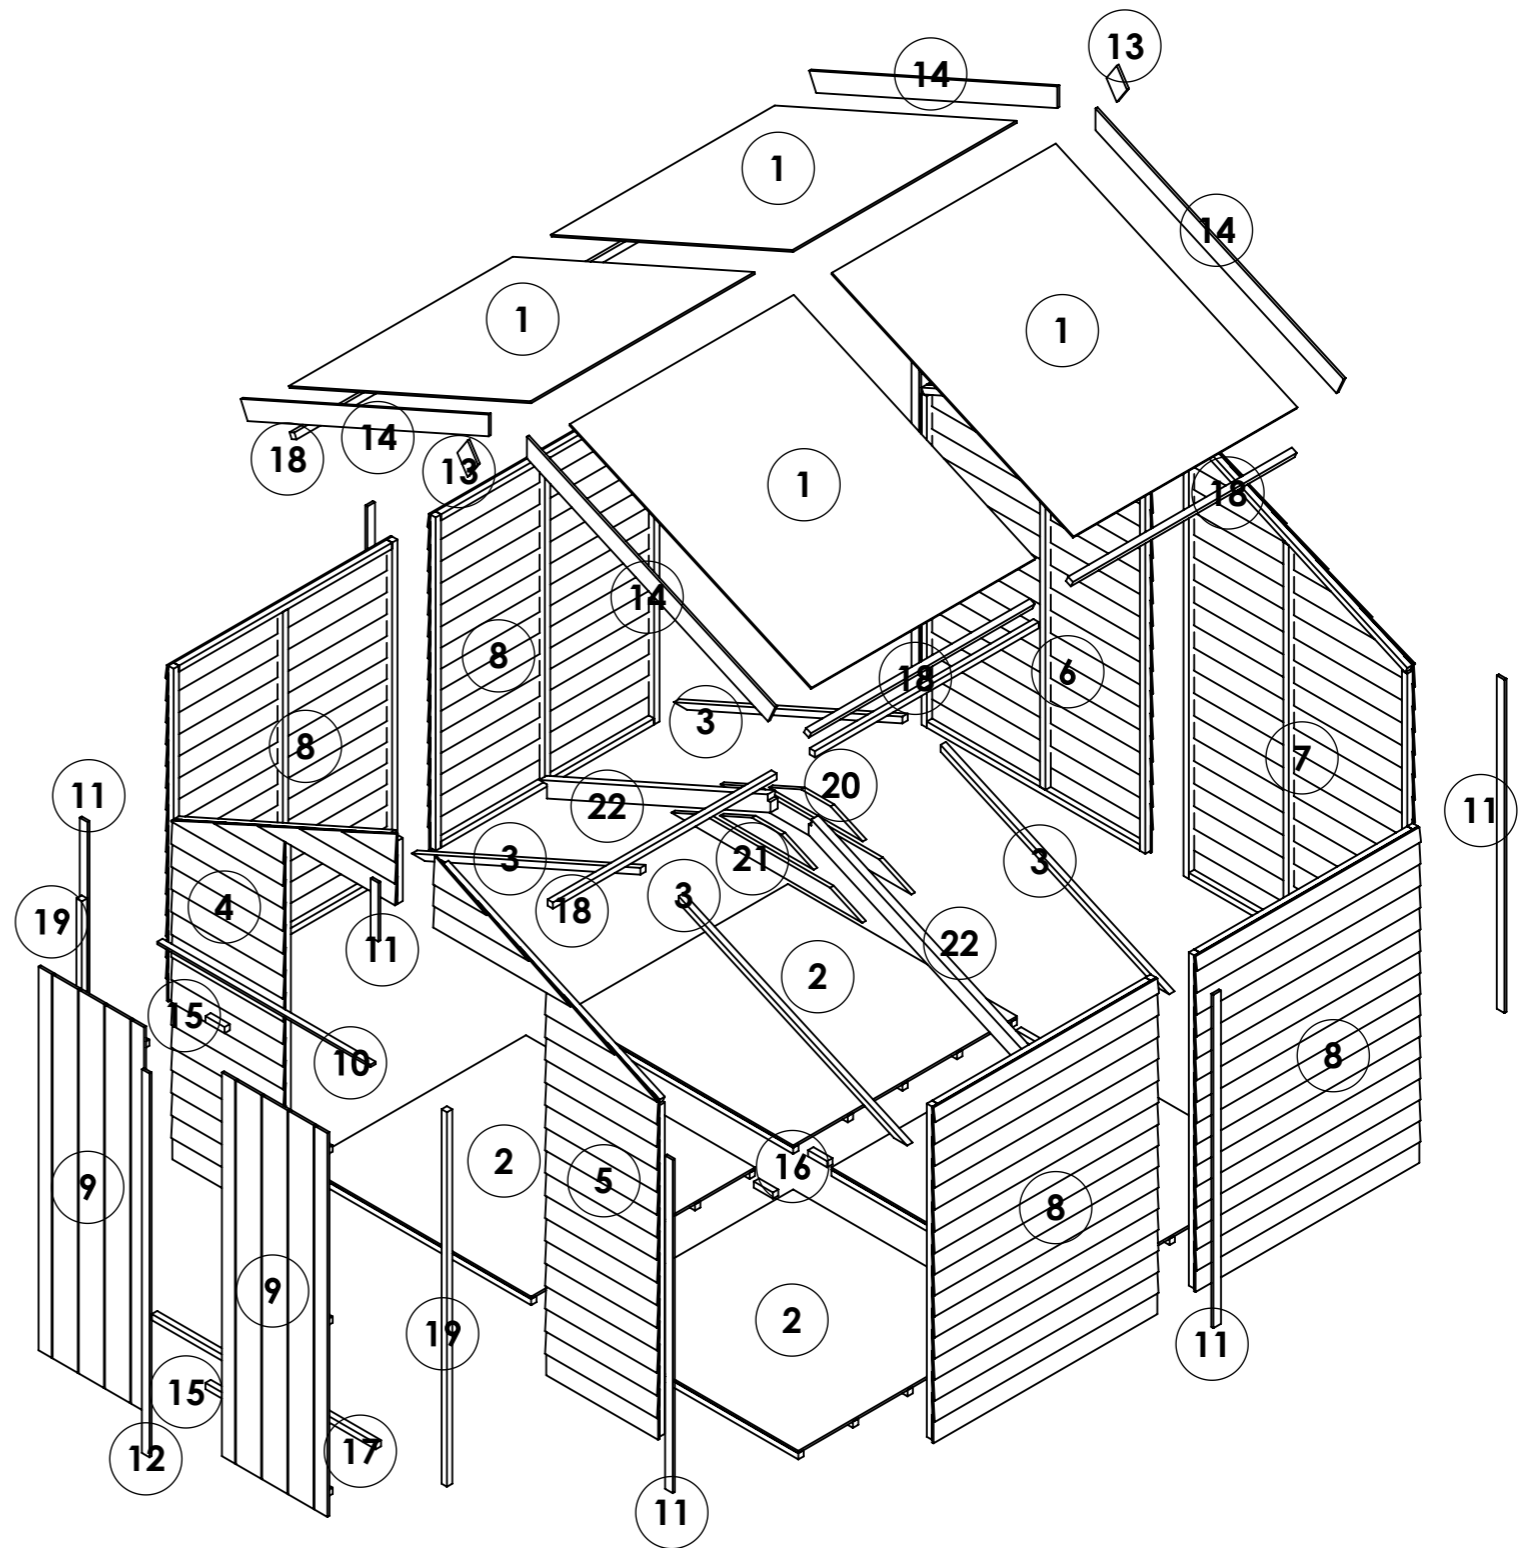

OPTIONS:

Floor: **19mm T&G**

Roof: **11mm T&G**

Truss: **11mm T&G Heavy Duty**

8x8 Keeper Overlap Windowless Apex

ITEM NO.	Part Name - ID/Code - Name	QTY.
1	14435-Roof Apex 8mm SS W1.172xH1.385m	4
2	14594-Floor ASM Solid Sheet W1.172xH1.199m	4
3	25407-Roof Support 8ft Treated L1.31m	4
4	25419-Section OL 8ft Gable Door Left U1511 W1.172xH1.912m	1
5	25420-Section OL 8ft Gable Door Right U1511 W1.172xH1.912m	1
6	25421-Section OL 8ft Gable Plain Left U1511 W1.172xH1.912m	1
7	25422-Section OL 8ft Gable Plain Right U1511 W1.172xH1.912m	1
8	25424-Section OL 4ft Panel Plain U1511 W1.172xH1.523m	4
9	25437-Door Double 11mm TG W0.552xH1.740m	2
10	CL-1116-28RS- Door Head	1
11	CL-1511-40RS- Panel Cloak	9
12	CL-1754-40RS- Door Cloak 1740	1
13	FB-0138-90RS- Finial	2
14	FB-1422-90RS- Fascia Board	4
15	FR-0100-SQ- Door Block	2
16	FR-0100-SQ- Floor Block	4
17	FR-1172-SQ- Door Threshold	1
18	FR-1172-SQ- Purlin	6
19	FR-1698-SQ- Door Upright	2
20	TR-0491-BV2	2
21	TR-1000-BV2	2
22	TR-1312-BM75	2