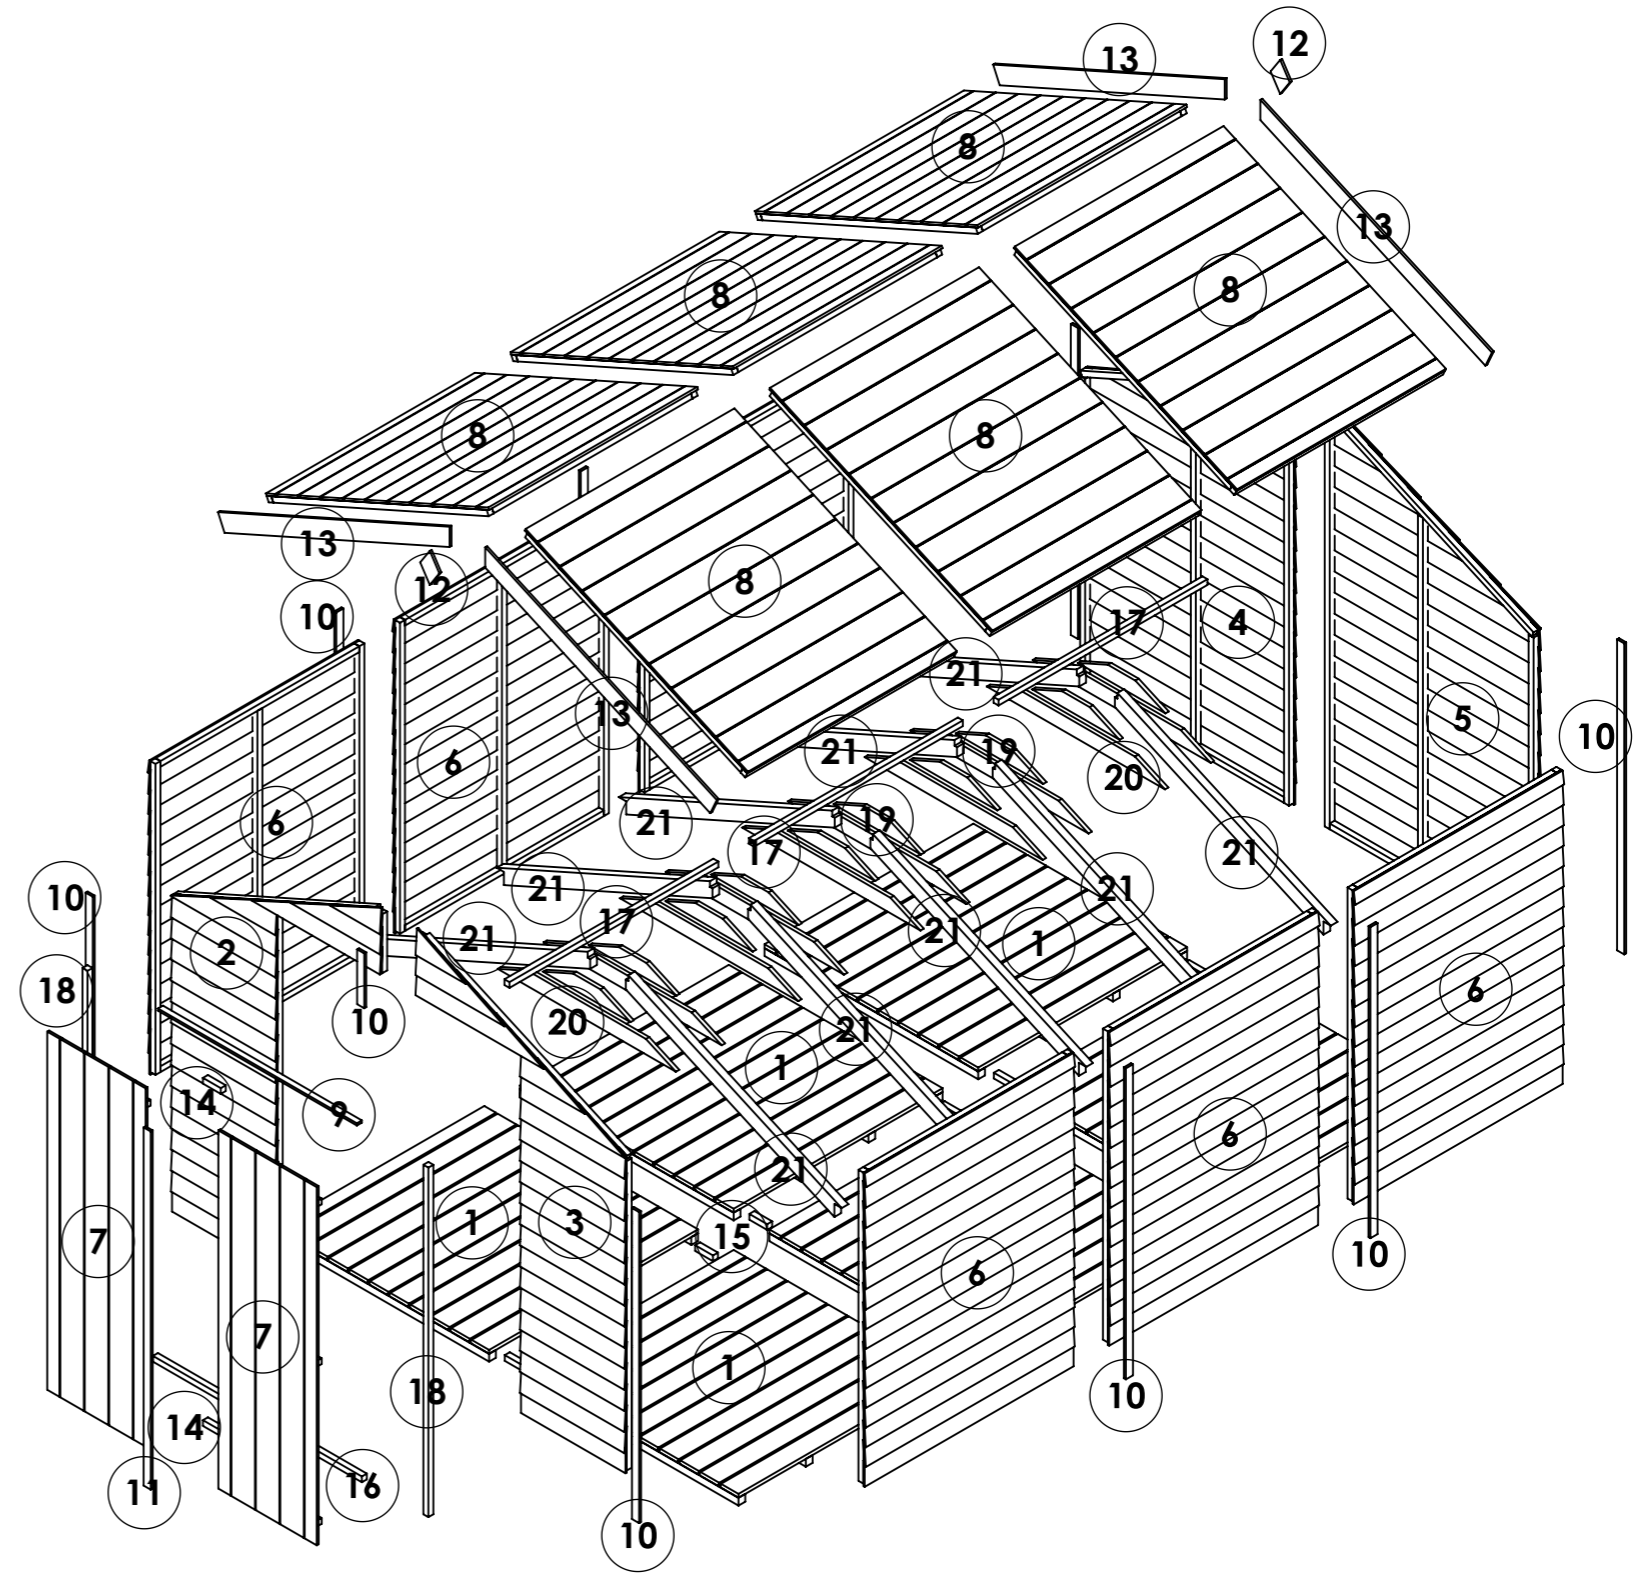

OPTIONS:

Floor: **11mm T&G**

Roof: **11mm T&G**

Truss: **11mm T&G**

12x8 Keeper Overlap Windowless Apex

ITEM NO.	Part Name - ID/Code - Name	QTY.
1	25412-Floor ASM 19mm TG W1.172xH1.199m	6
2	25419-Section OL 8ft Gable Door Left U1511 W1.172xH1.912m	1
3	25420-Section OL 8ft Gable Door Right U1511 W1.172xH1.912m	1
4	25421-Section OL 8ft Gable Plain Left U1511 W1.172xH1.912m	1
5	25422-Section OL 8ft Gable Plain Right U1511 W1.172xH1.912m	1
6	25424-Section OL 4ft Panel Plain U1511 W1.172xH1.523m	6
7	25437-Door Double 11mm TG W0.552xH1.740m	2
8	25442-Roof Apex 11mm TG W1.172xH1.366m	6
9	CL-1116-28RS- Door Head	1
10	CL-1511-40RS- Panel Cloak	11
11	CL-1754-40RS- Door Cloak 1740	1
12	FB-0138-90RS- Finial	2
13	FB-1422-90RS- Fascia Board	4
14	FR-0100-SQ- Door Block	2
15	FR-0100-SQ- Floor Block	6
16	FR-1172-SQ- Door Threshold	1
17	FR-1172-SQ- Purlin	3
18	FR-1698-SQ- Door Upright	2
19	TR-0491-BV2	10
20	TR-1000-BV2	10
21	TR-1312-BM75	10