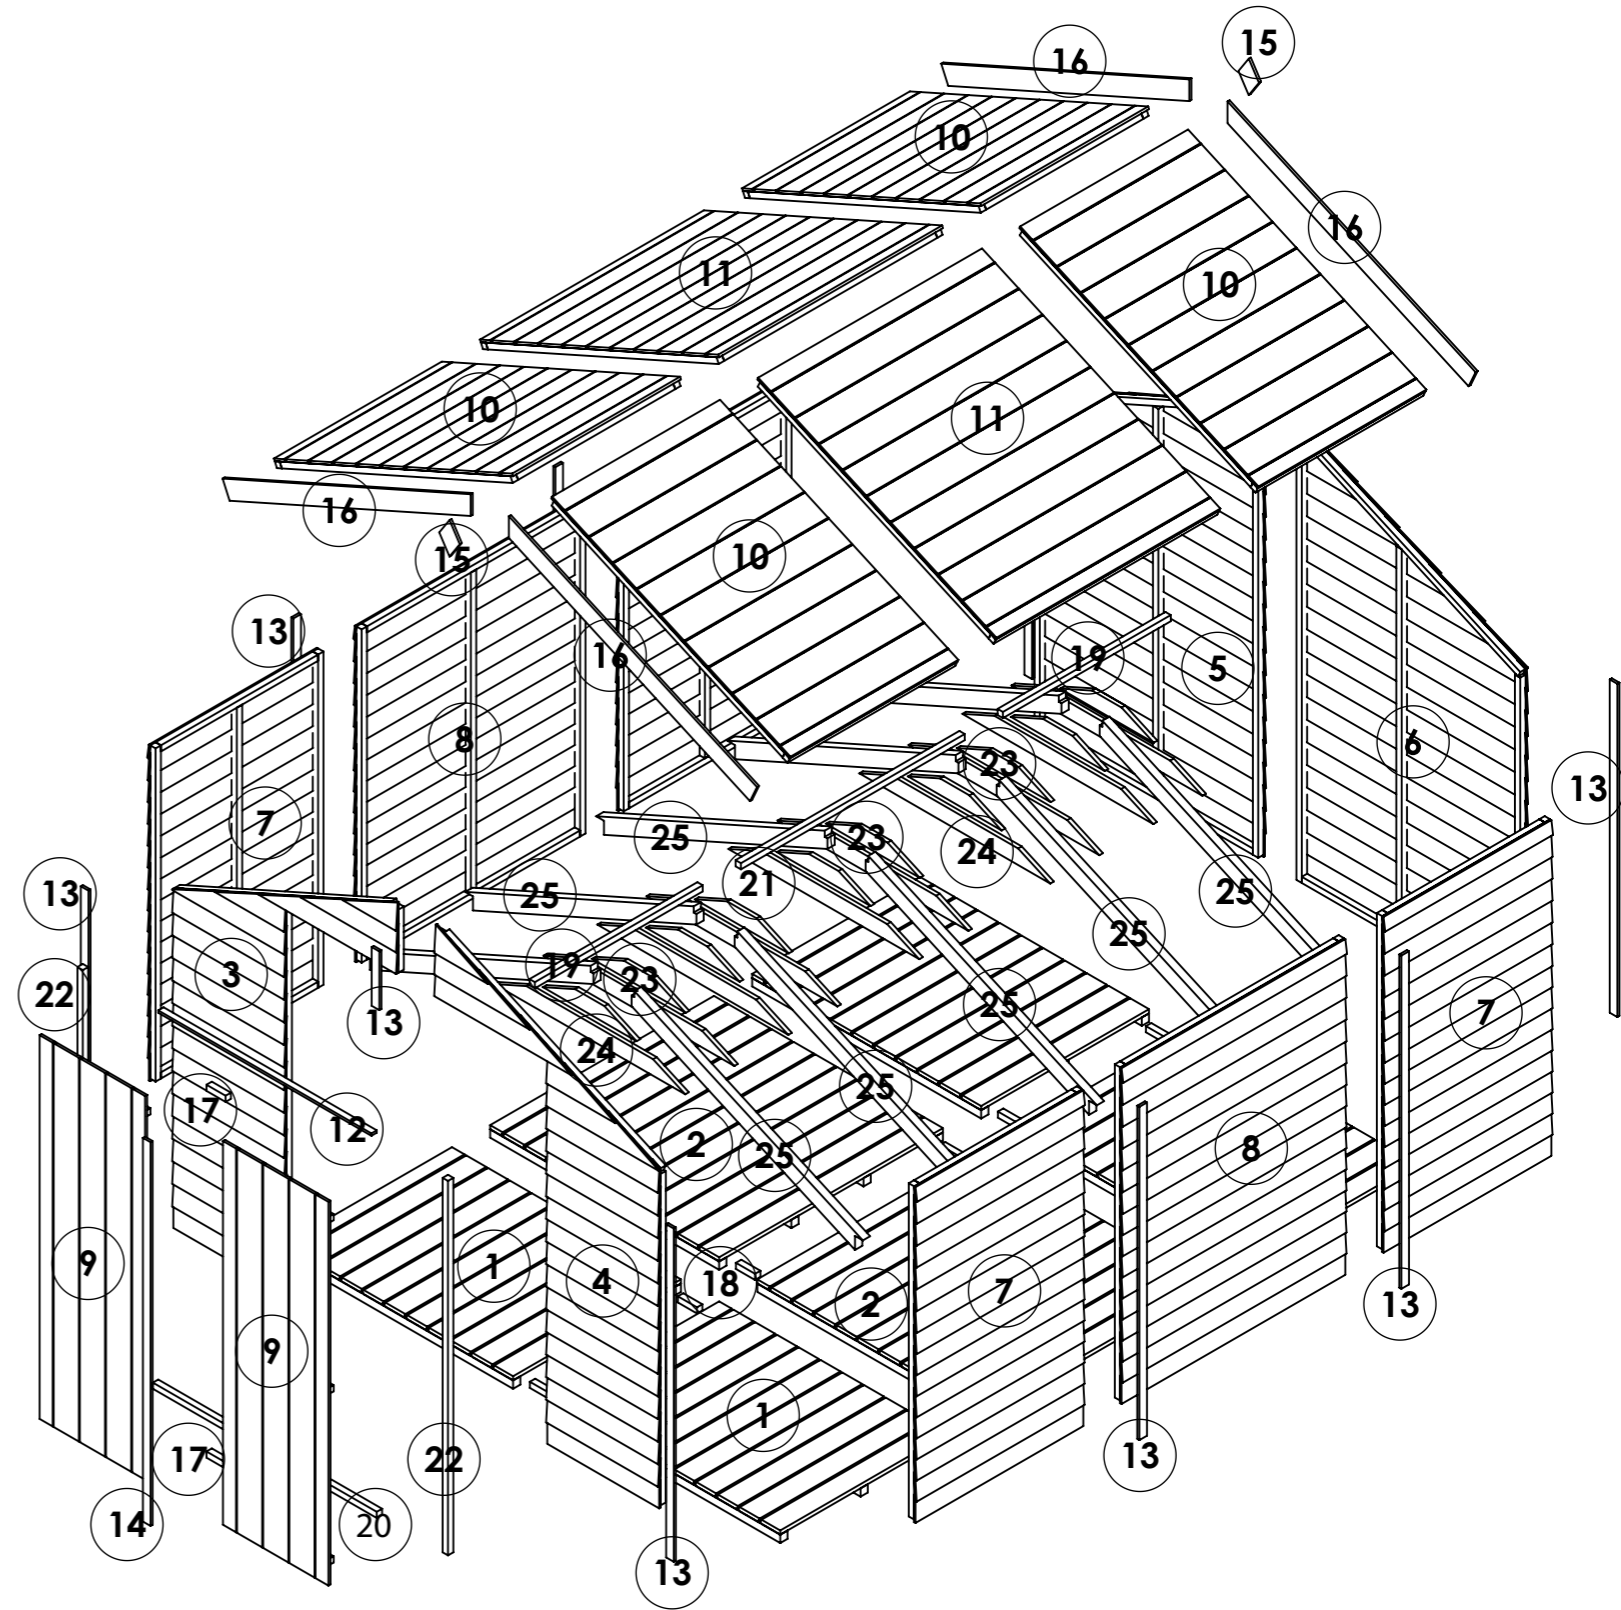

OPTIONS:

Floor: **11mm T&G**

Roof: **11mm T&G**

Truss: **11mm T&G**

10x8 Keeper Overlap Windowless Apex

ITEM NO.	Part Name - ID/Code - Name	QTY.
1	25411-Floor ASM 19mm TG W0.879xH1.199m	4
2	25412-Floor ASM 19mm TG W1.172xH1.199m	2
3	25419-Section OL 8ft Gable Door Left U1511 W1.172xH1.912m	1
4	25420-Section OL 8ft Gable Door Right U1511 W1.172xH1.912m	1
5	25421-Section OL 8ft Gable Plain Left U1511 W1.172xH1.912m	1
6	25422-Section OL 8ft Gable Plain Right U1511 W1.172xH1.912m	1
7	25423-Section OL 3ft Panel Plain U1511 W0.879xH1.523m	4
8	25424-Section OL 4ft Panel Plain U1511 W1.172xH1.523m	2
9	25437-Door Double 11mm TG W0.552xH1.740m	2
10	25441-Roof Apex 11mm TG W0.879xH1.366m	4
11	25442-Roof Apex 11mm TG W1.172xH1.366m	2
12	CL-1116-28RS- Door Head	1
13	CL-1511-40RS- Panel Cloak	11
14	CL-1754-40RS- Door Cloak 1740	1
15	FB-0138-90RS- Finial	2
16	FB-1422-90RS- Fascia Board	4
17	FR-0100-SQ- Door Block	2
18	FR-0100-SQ- Floor Block	6
19	FR-0879-SQ- Purlin	2
20	FR-1172-SQ- Door Threshold	1
21	FR-1172-SQ- Purlin	1
22	FR-1698-SQ- Door Upright	2
23	TR-0491-BV2	10
24	TR-1000-BV2	10
25	TR-1312-BM75	10