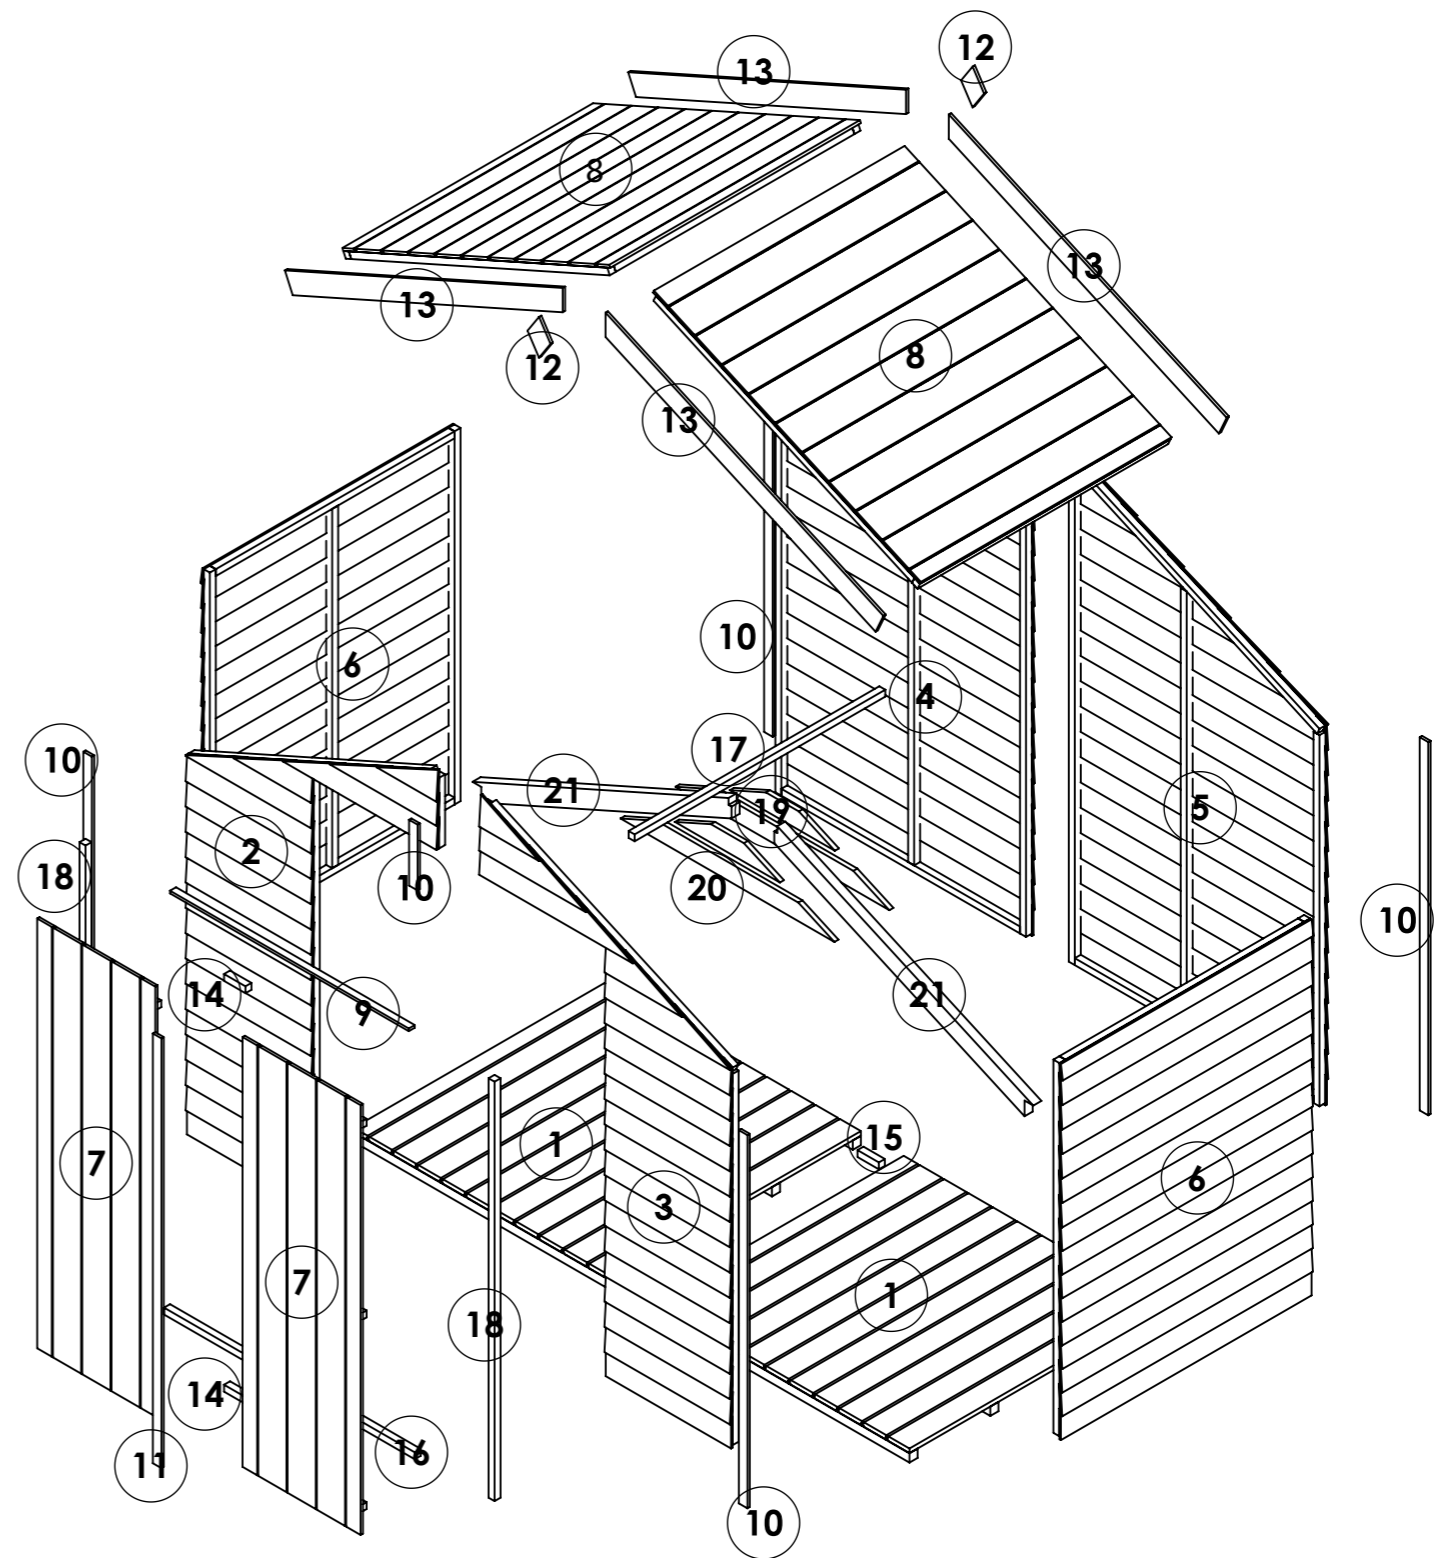

OPTIONS:

Floor: **11mm T&G**

Roof: **11mm T&G**

Truss: **11mm T&G**

4x8 Keeper Overlap Windowless Apex

ITEM NO.	Part Name - ID/Code - Name	QTY.
1	25412-Floor ASM 19mm TG W1.172xH1.199m	2
2	25419-Section OL 8ft Gable Door Left U1511 W1.172xH1.912m	1
3	25420-Section OL 8ft Gable Door Right U1511 W1.172xH1.912m	1
4	25421-Section OL 8ft Gable Plain Left U1511 W1.172xH1.912m	1
5	25422-Section OL 8ft Gable Plain Right U1511 W1.172xH1.912m	1
6	25424-Section OL 4ft Panel Plain U1511 W1.172xH1.523m	2
7	25437-Door Double 11mm TG W0.552xH1.740m	2
8	25442-Roof Apex 11mm TG W1.172xH1.366m	2
9	CL-1116-28RS- Door Head	1
10	CL-1511-40RS- Panel Cloak	7
11	CL-1754-40RS- Door Cloak 1740	1
12	FB-0138-90RS- Finial	2
13	FB-1422-90RS- Fascia Board	4
14	FR-0100-SQ- Door Block	2
15	FR-0100-SQ- Floor Block	2
16	FR-1172-SQ- Door Threshold	1
17	FR-1172-SQ- Purlin	1
18	FR-1698-SQ- Door Upright	2
19	TR-0491-BV2	2
20	TR-1000-BV2	2
21	TR-1312-BM75	2