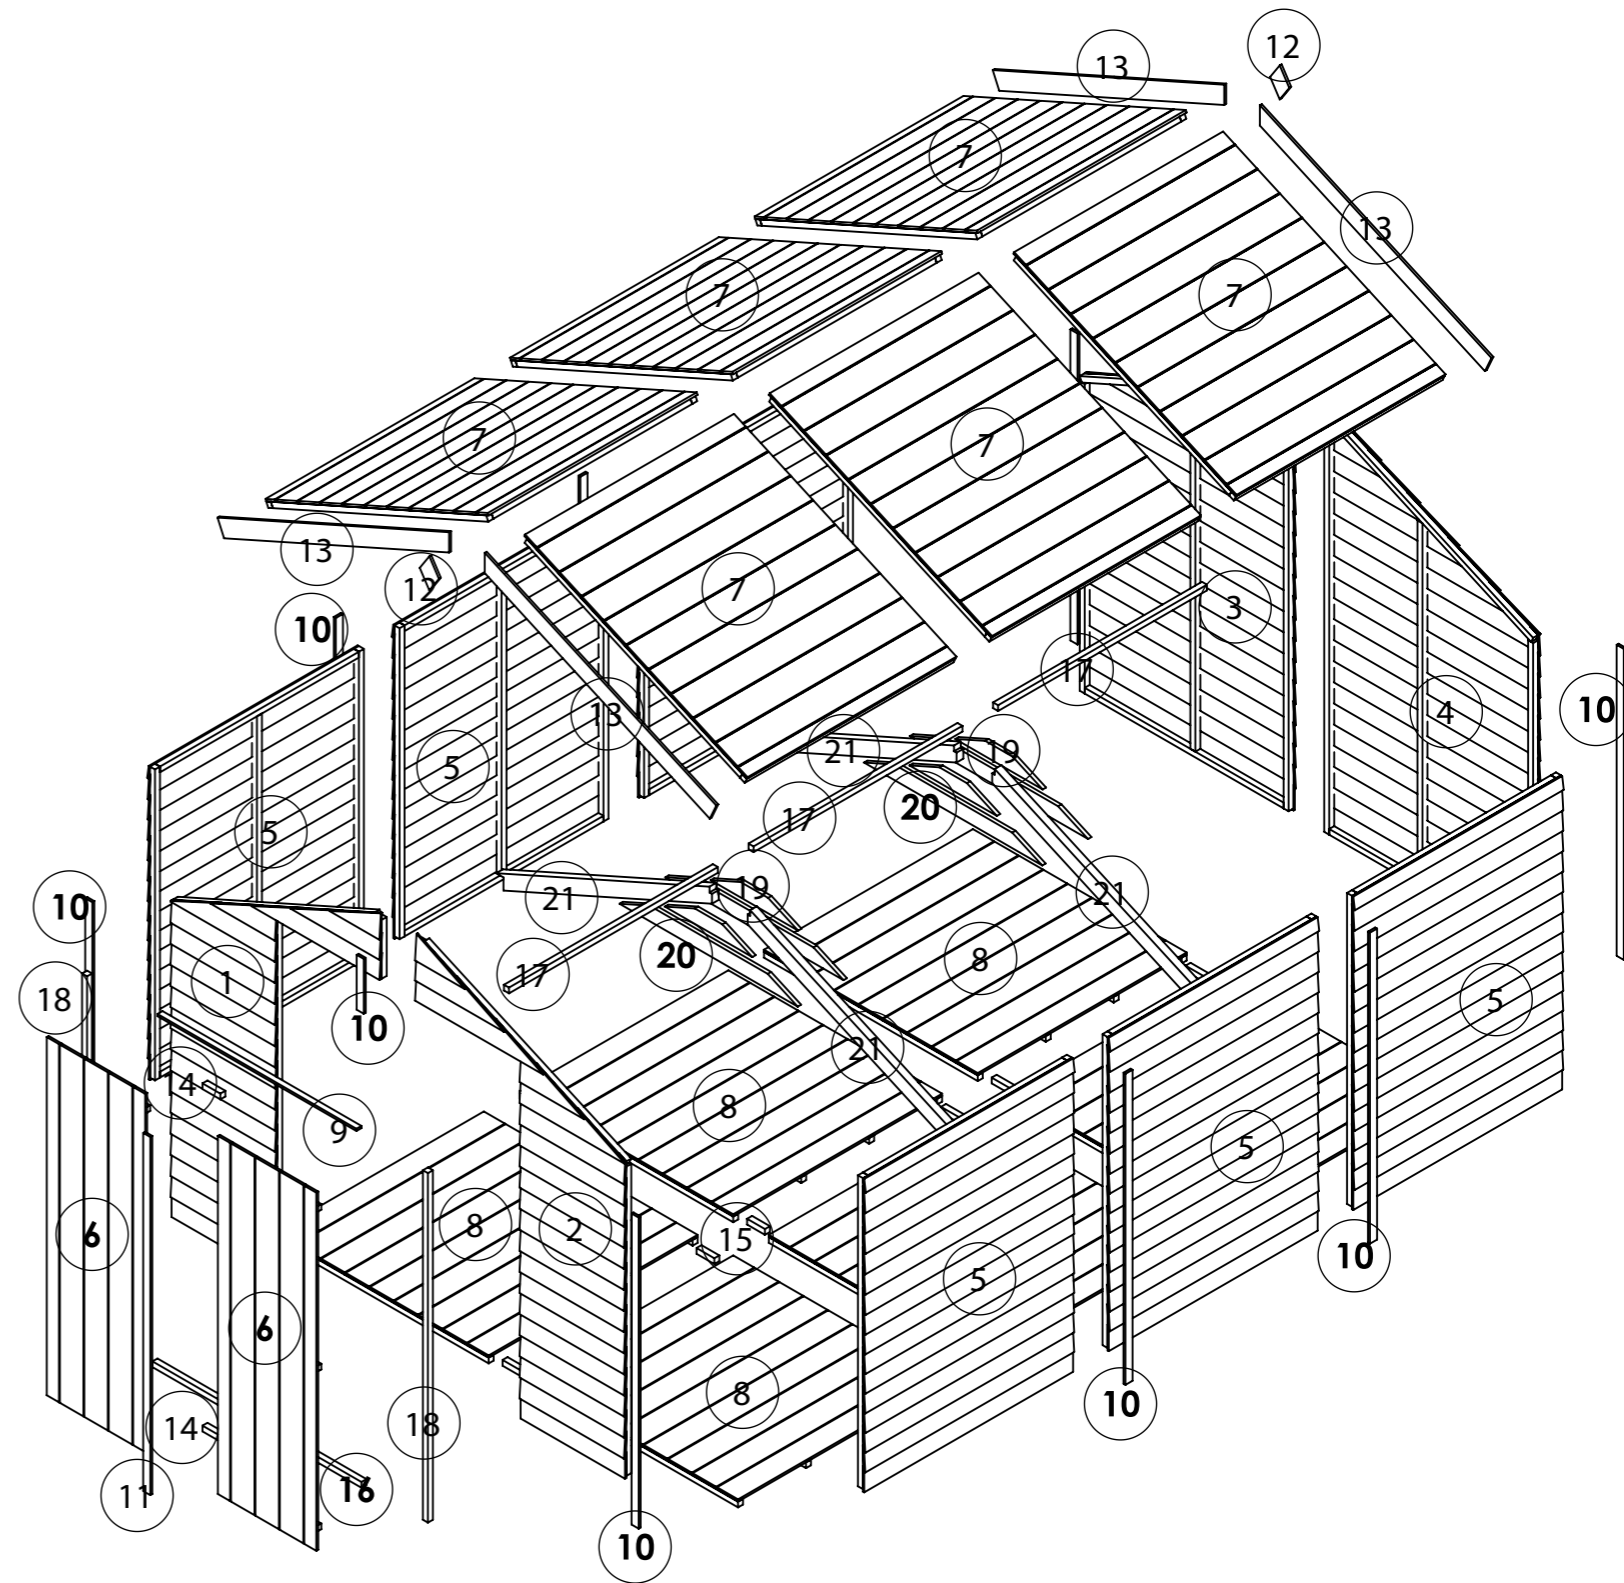

12x8 Keeper Overlap Windowless Apex

ITEM NO.	Part Name - ID/Code - Name	QTY.
1	25419-Section OL 8ft Gable Door Left U1511 W1.172xH1.912m	1
2	25420-Section OL 8ft Gable Door Right U1511 W1.172xH1.912m	1
3	25421-Section OL 8ft Gable Plain Left U1511 W1.172xH1.912m	1
4	25422-Section OL 8ft Gable Plain Right U1511 W1.172xH1.912m	1
5	25424-Section OL 4ft Panel Plain U1511 W1.172xH1.523m	6
6	25437-Door Double 11mm TG W0.552xH1.740m	2
7	25442-Roof Apex 11mm TG W1.172xH1.366m	6
8	25453-Floor ASM 11mm TG W1.172xH1.199m	6
9	CL-1116-28RS- Door Head	1
10	CL-1511-40RS- Panel Cloak	11
11	CL-1754-40RS- Door Cloak 1740	1
12	FB-0138-90RS- Finial	2
13	FB-1422-90RS- Fascia Board	4
14	FR-0100-SQ- Door Block	2
15	FR-0100-SQ- Floor Block	6
16	FR-1172-SQ- Door Threshold	1
17	FR-1172-SQ- Purlin	3
18	FR-1698-SQ- Door Upright	2
19	TR-0491-BV2	4
20	TR-1000-BV2	4
21	TR-1312-BM75	4

OPTIONS:

Floor: **11mm T&G**

Roof: **11mm T&G**

Truss: **11mm T&G**