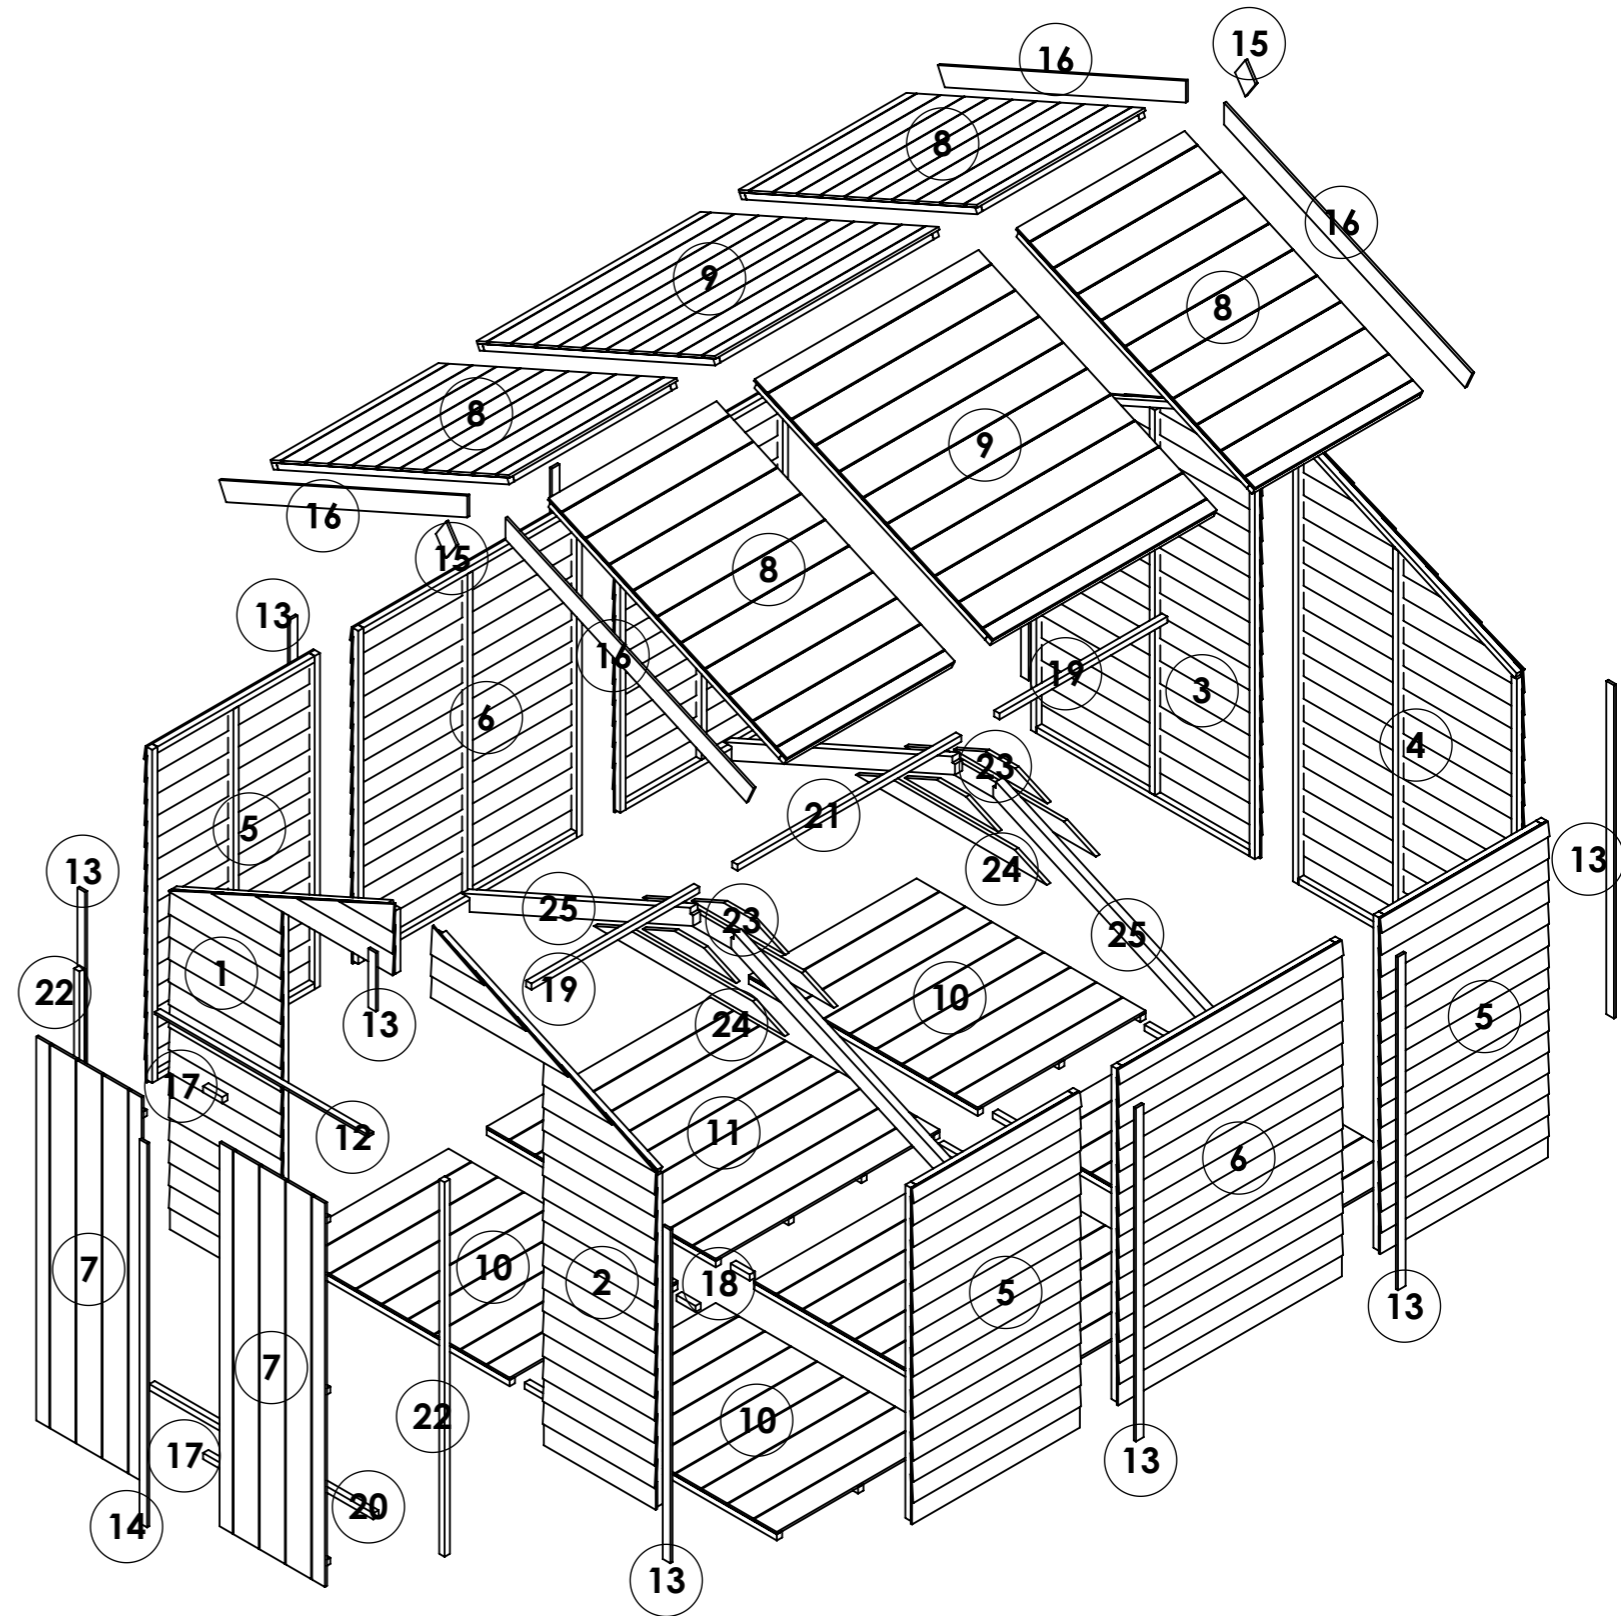

10x8 Keeper Overlap Windowless Apex

ITEM NO.	Part Name - ID/Code - Name	QTY.
1	25419-Section OL 8ft Gable Door Left U1511 W1.172xH1.912m	1
2	25420-Section OL 8ft Gable Door Right U1511 W1.172xH1.912m	1
3	25421-Section OL 8ft Gable Plain Left U1511 W1.172xH1.912m	1
4	25422-Section OL 8ft Gable Plain Right U1511 W1.172xH1.912m	1
5	25423-Section OL 3ft Panel Plain U1511 W0.879xH1.523m	4
6	25424-Section OL 4ft Panel Plain U1511 W1.172xH1.523m	2
7	25437-Door Double 11mm TG W0.552xH1.740m	2
8	25441-Roof Apex 11mm TG W0.879xH1.366m	4
9	25442-Roof Apex 11mm TG W1.172xH1.366m	2
10	25452-Floor ASM 11mm TG W0.879xH1.199m	4
11	25453-Floor ASM 11mm TG W1.172xH1.199m	2
12	CL-1116-28RS- Door Head	1
13	CL-1511-40RS- Panel Cloak	11
14	CL-1754-40RS- Door Cloak 1740	1
15	FB-0138-90RS- Finial	2
16	FB-1422-90RS- Fascia Board	4
17	FR-0100-SQ- Door Block	2
18	FR-0100-SQ- Floor Block	6
19	FR-0879-SQ- Purlin	2
20	FR-1172-SQ- Door Threshold	1
21	FR-1172-SQ- Purlin	1
22	FR-1698-SQ- Door Upright	2
23	TR-0491-BV2	4
24	TR-1000-BV2	4
25	TR-1312-BM75	4

OPTIONS:

Floor: **11mm T&G**

Roof: **11mm T&G**

Truss: **11mm T&G**