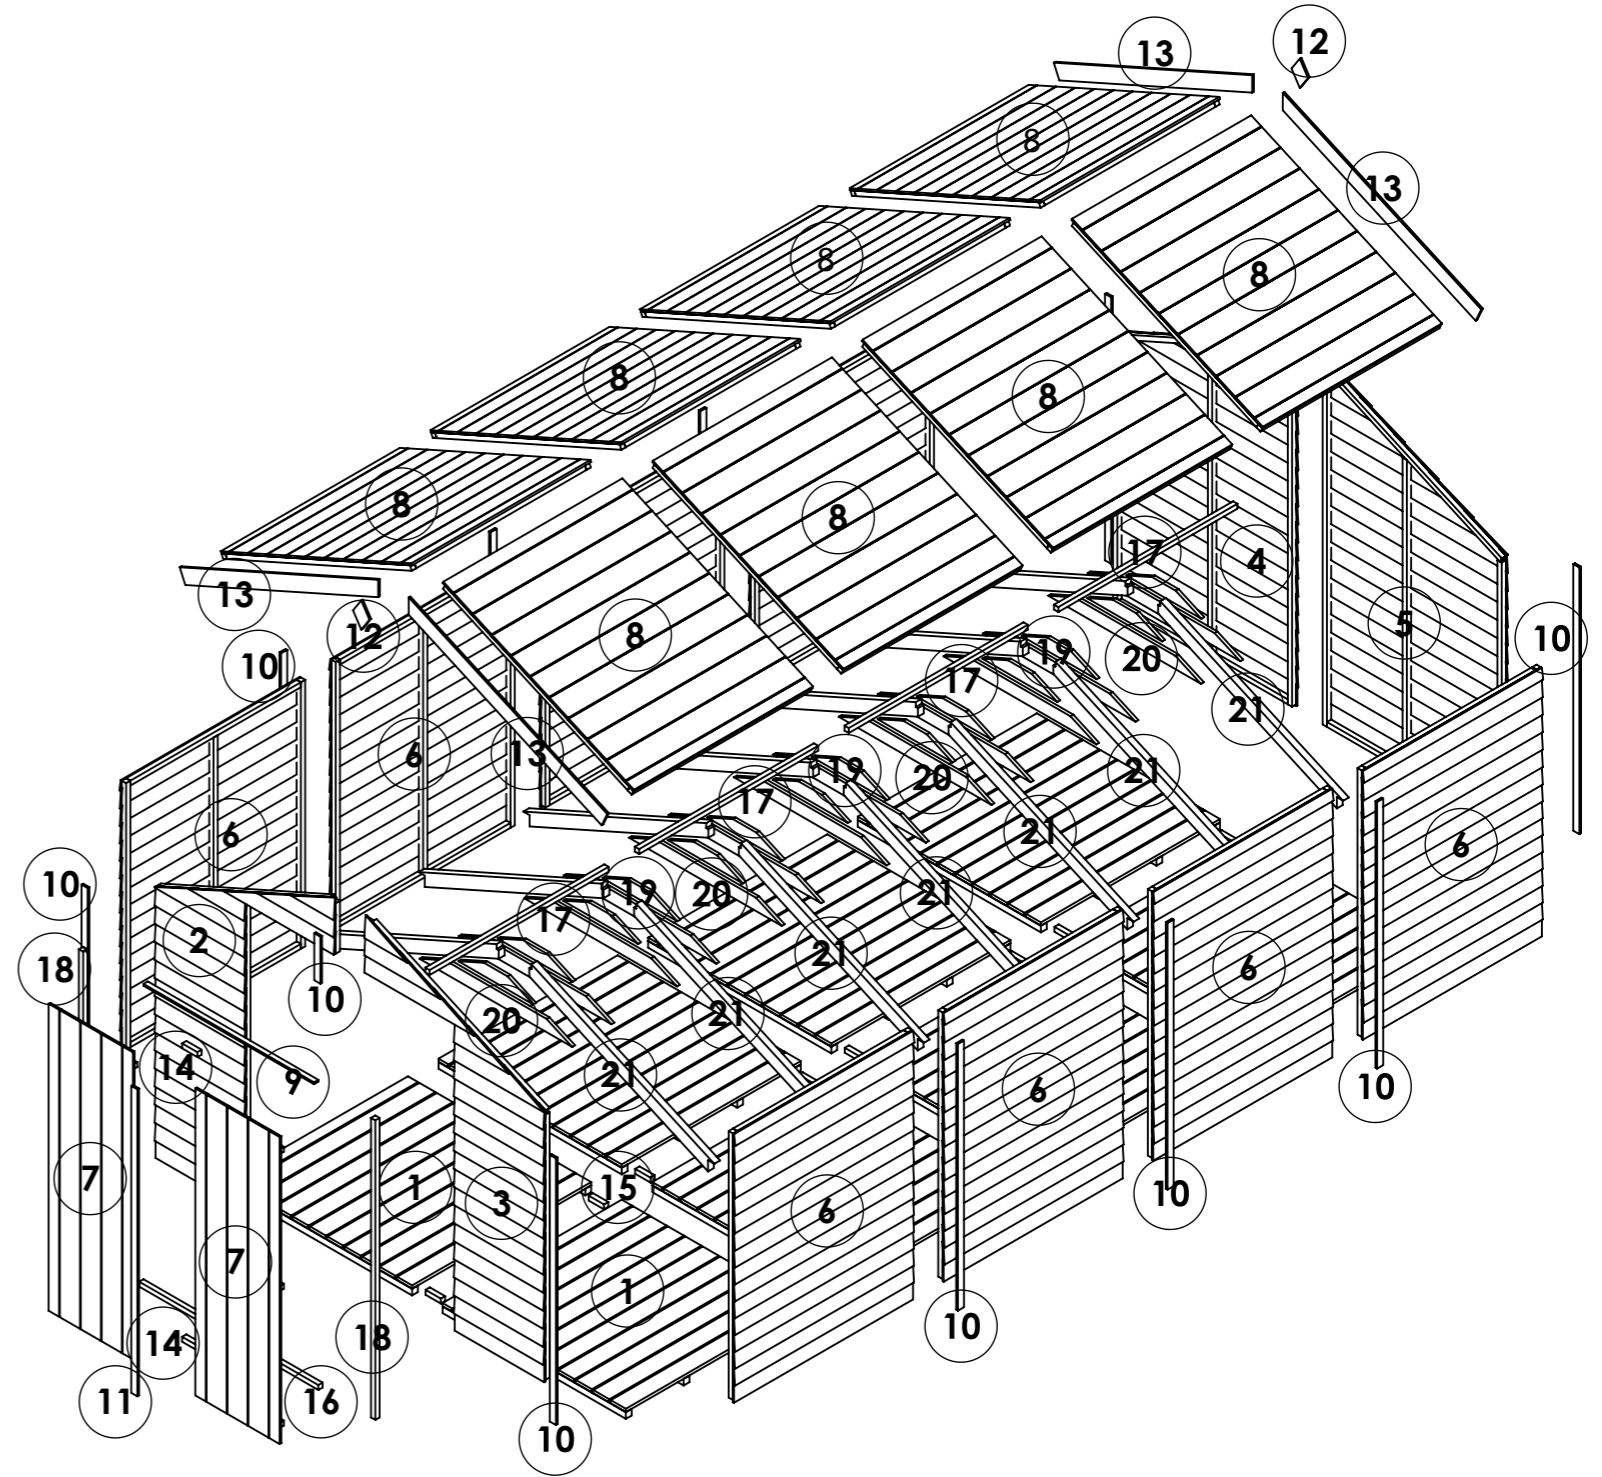

16x8 Keeper Overlap Windowless Apex

ITEM NO.	Part Name - ID/Code - Name	QTY.
1	25412-Floor ASM 19mm TG W1.172xH1.199m	8
2	25419-Section OL 8ft Gable Door Left U1511 W1.172xH1.912m	1
3	25420-Section OL 8ft Gable Door Right U1511 W1.172xH1.912m	1
4	25421-Section OL 8ft Gable Plain Left U1511 W1.172xH1.912m	1
5	25422-Section OL 8ft Gable Plain Right U1511 W1.172xH1.912m	1
6	25424-Section OL 4ft Panel Plain U1511 W1.172xH1.523m	8
7	25437-Door Double 11mm TG W0.552xH1.740m	2
8	25442-Roof Apex 11mm TG W1.172xH1.366m	8
9	CL-1116-28RS- Door Head	1
10	CL-1511-40RS- Panel Cloak	13
11	CL-1754-40RS- Door Cloak 1740	1
12	FB-0138-90RS- Finial	2
13	FB-1422-90RS- Fascia Board	4
14	FR-0100-SQ- Door Block	2
15	FR-0100-SQ- Floor Block	8
16	FR-1172-SQ- Door Threshold	1
17	FR-1172-SQ- Purlin	4
18	FR-1698-SQ- Door Upright	2
19	TR-0491-BV2	14
20	TR-1000-BV2	14
21	TR-1312-BM75	14

OPTIONS:

Floor: **19mm T&G**

Roof: **11mm T&G**

Truss: **11mm T&G Heavy Duty**