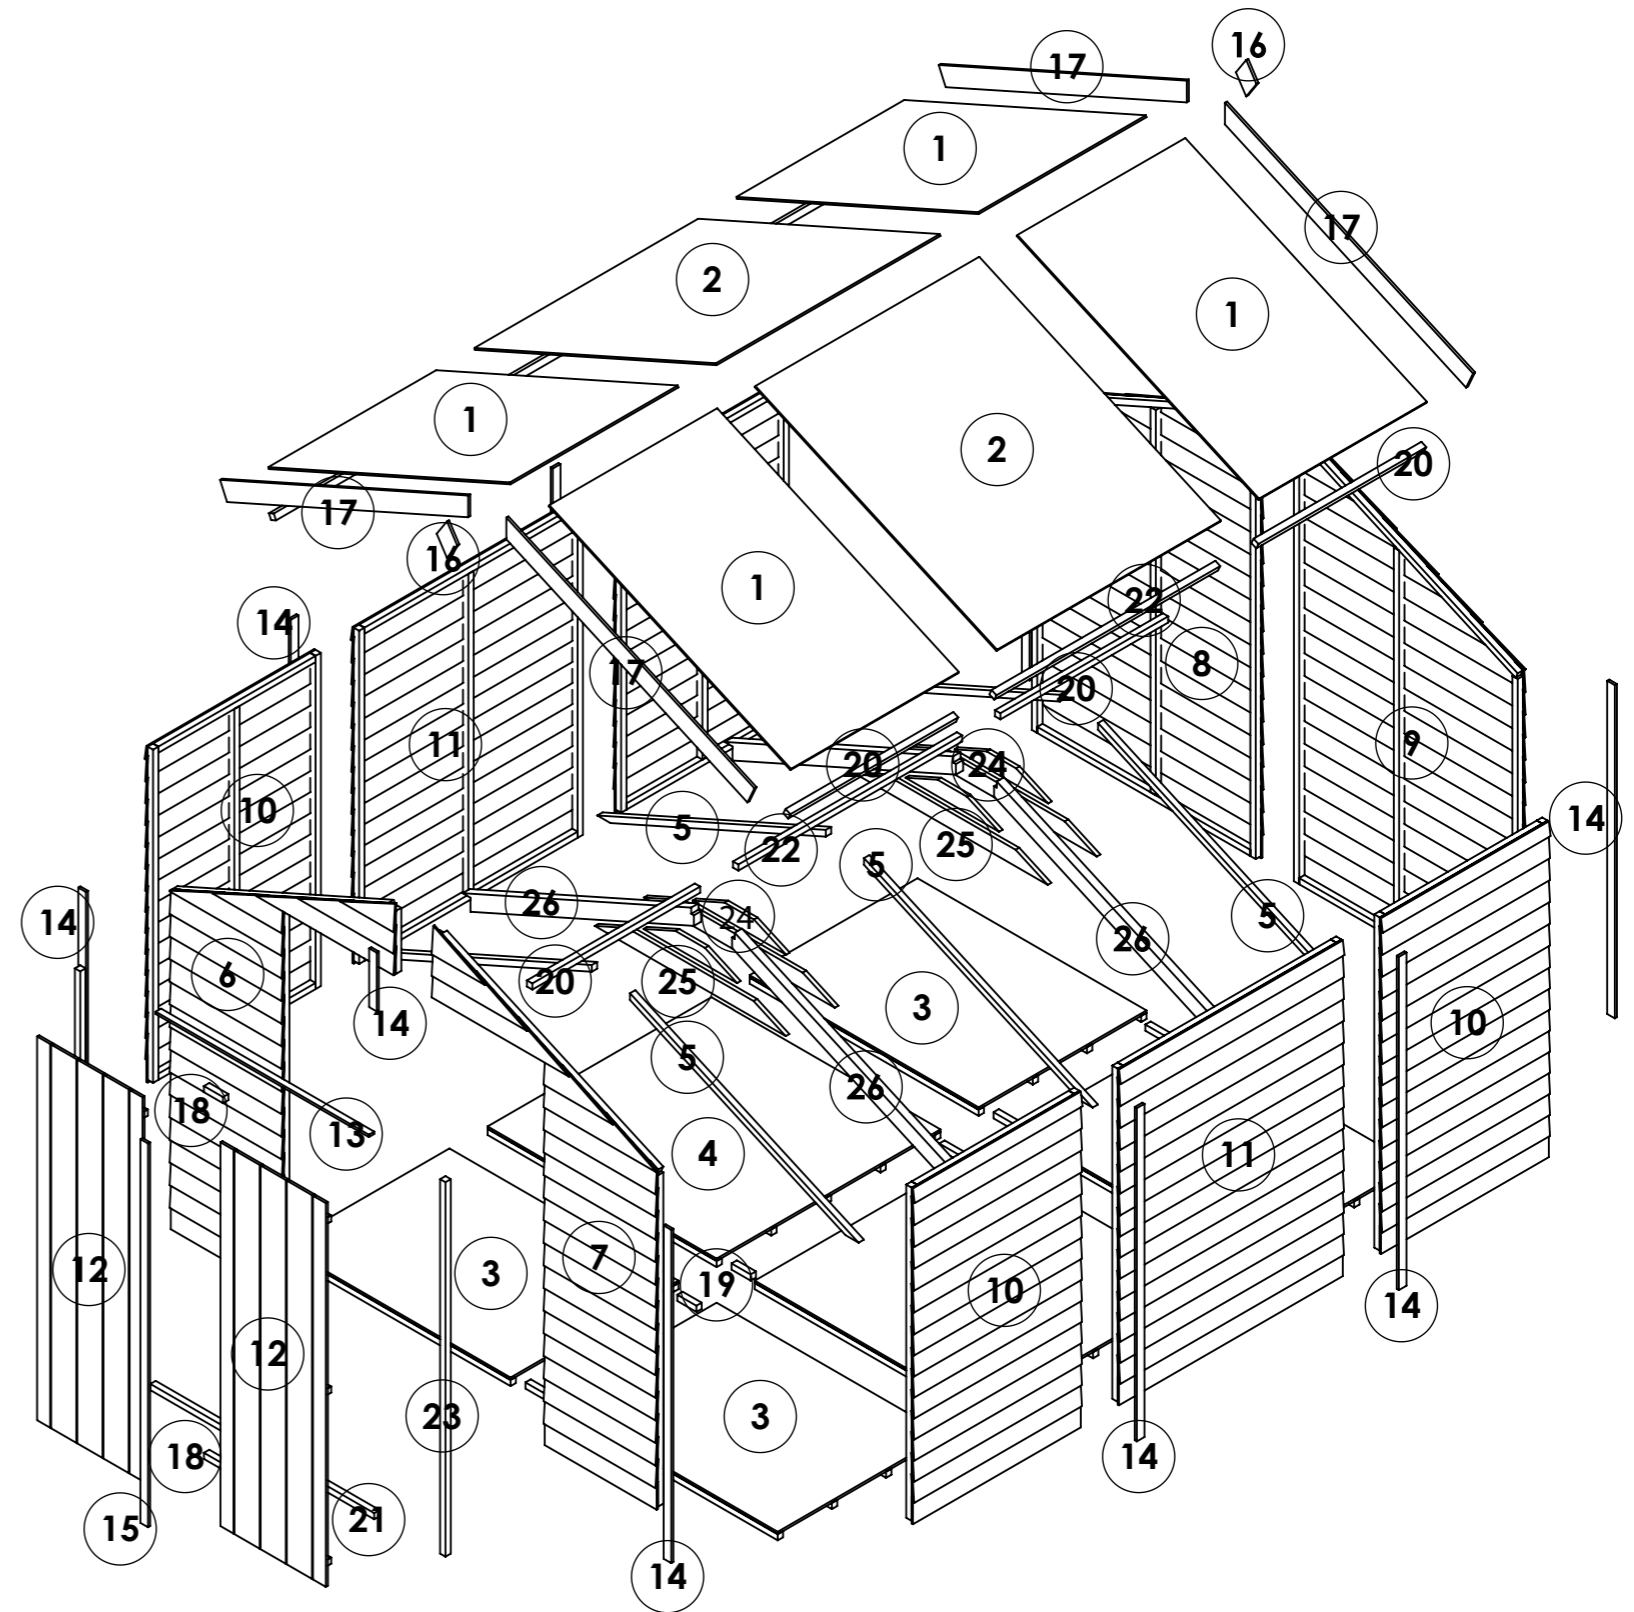

OPTIONS:

Floor: **19mm T&G**

Roof: **11mm T&G**

Truss: **11mm T&G Heavy Duty**

10x8 Keeper Overlap Windowless Apex

ITEM NO.	Part Name - ID/Code - Name	QTY.
1	14434-Roof Apex 8mm SS W0.879xH1.385m	4
2	14435-Roof Apex 8mm SS W1.172xH1.385m	2
3	14593-Floor ASM Solid Sheet W0.879xH1.199m	4
4	14594-Floor ASM Solid Sheet W1.172xH1.199m	2
5	25407-Roof Support 8ft Treated L1.31m	6
6	25419-Section OL 8ft Gable Door Left U1511 W1.172xH1.912m	1
7	25420-Section OL 8ft Gable Door Right U1511 W1.172xH1.912m	1
8	25421-Section OL 8ft Gable Plain Left U1511 W1.172xH1.912m	1
9	25422-Section OL 8ft Gable Plain Right U1511 W1.172xH1.912m	1
10	25423-Section OL 3ft Panel Plain U1511 W0.879xH1.523m	4
11	25424-Section OL 4ft Panel Plain U1511 W1.172xH1.523m	2
12	25437-Door Double 11mm TG W0.552xH1.740m	2
13	CL-1116-28RS- Door Head	1
14	CL-1511-40RS- Panel Cloak	11
15	CL-1754-40RS- Door Cloak 1740	1
16	FB-0138-90RS- Finial	2
17	FB-1422-90RS- Fascia Board	4
18	FR-0100-SQ- Door Block	2
19	FR-0100-SQ- Floor Block	6
20	FR-0879-SQ- Purlin	6
21	FR-1172-SQ- Door Threshold	1
22	FR-1172-SQ- Purlin	3
23	FR-1698-SQ- Door Upright	2
24	TR-0491-BV2	4
25	TR-1000-BV2	4
26	TR-1312-BM75	4